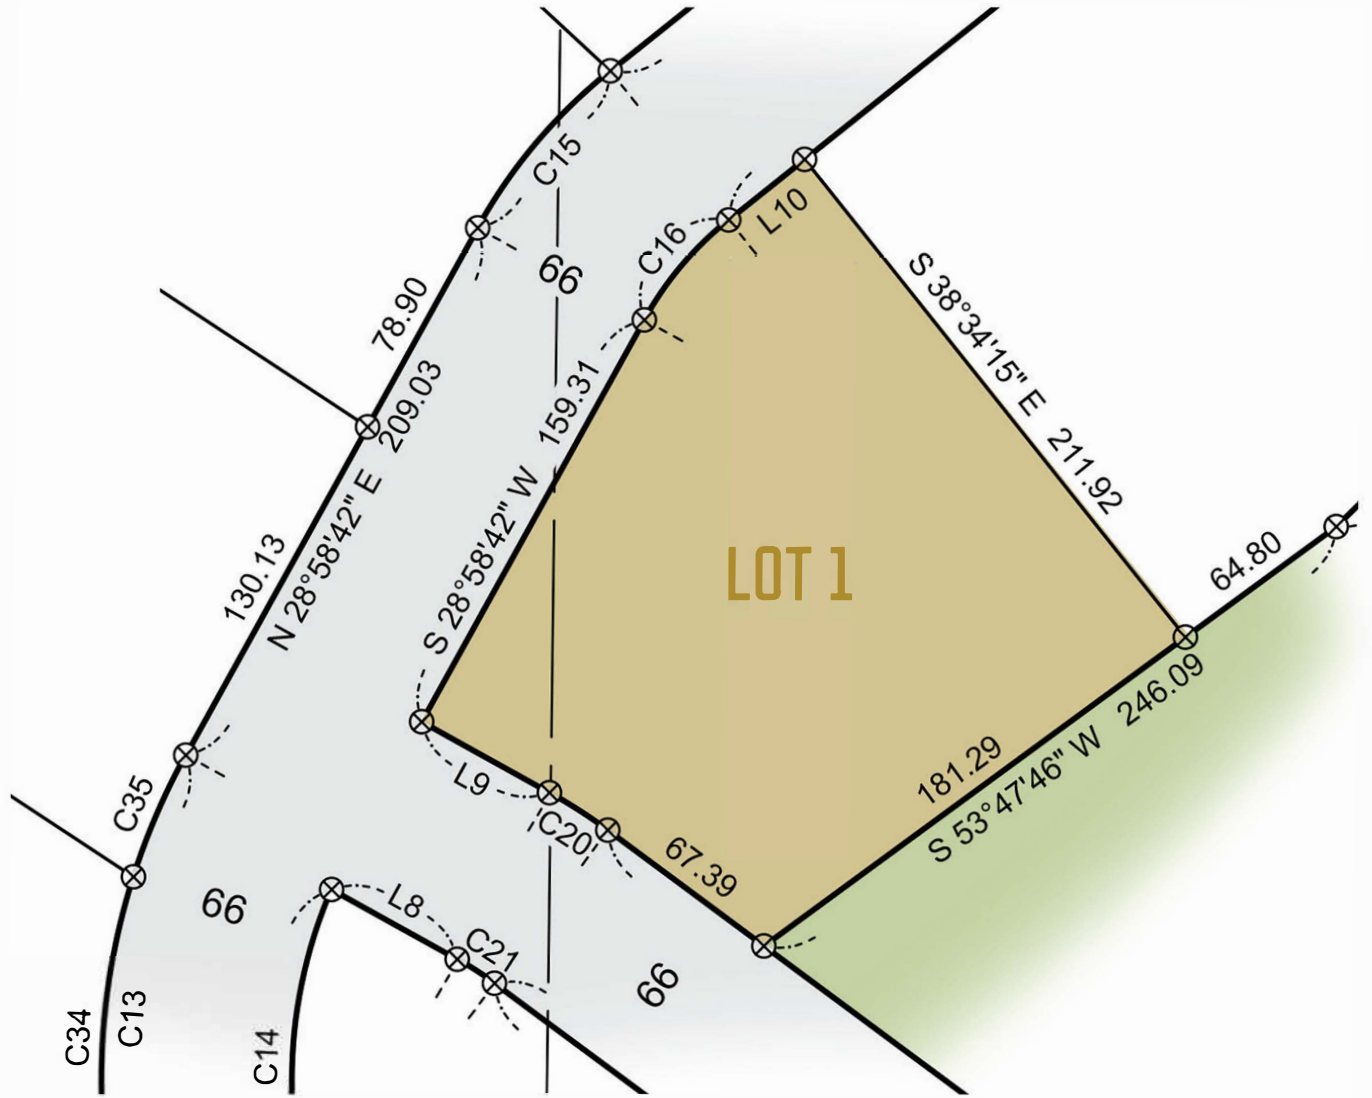

LOT 1  
37,552 SQ FT  
SITE DIAGRAM

- LOT
- ROADS
- LEGACY GOLF COURSE

**EVOLUTION**  
REAL ESTATE TEAM

WWW.DESTINATIONCRAGUNS.COM

**218-250-8191**