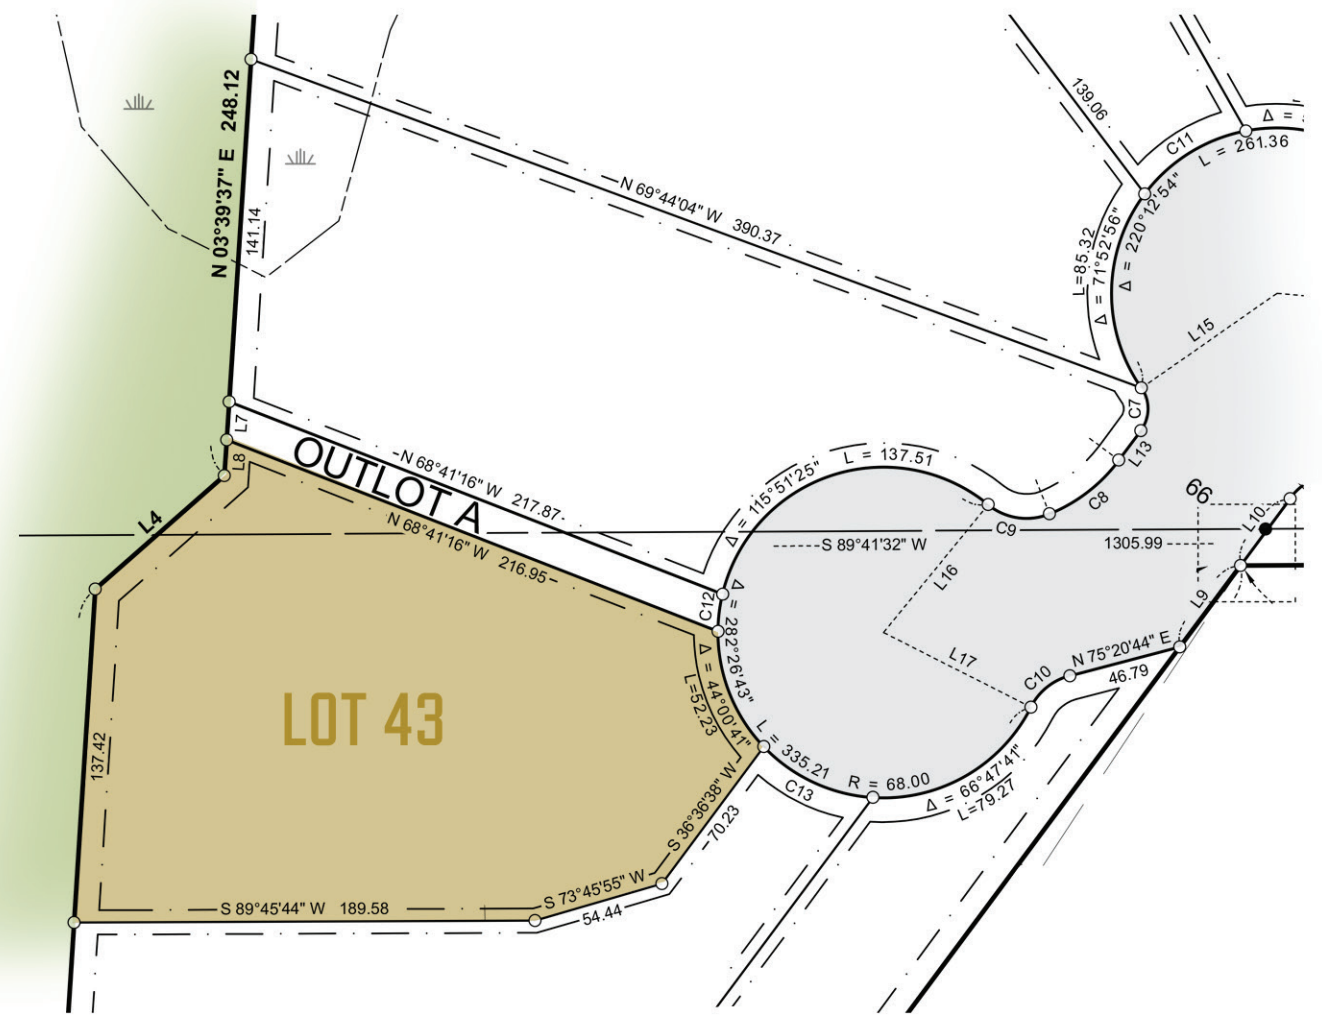

LOT 43

40,745 SQ FT

SITE DIAGRAM

- LOT
- ROADS
- LEGACY GOLF COURSE

exp REAL ESTATE TEAM

WWW.DESTINATIONCRAGUNS.COM
218-250-8191