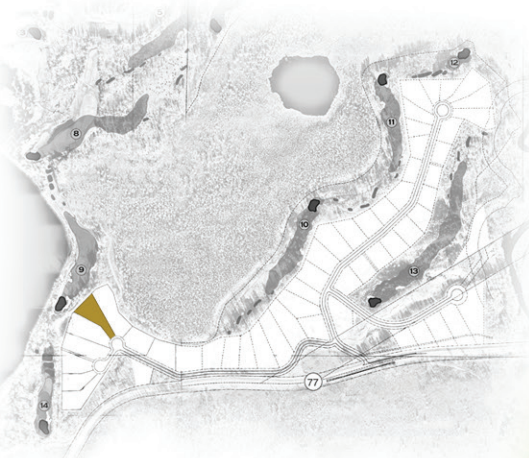

LOT 40

44,565 SQ FT

SITE DIAGRAM

- LOT
- ROADS
- LEGACY GOLF COURSE

EVOLUTION
REAL ESTATE TEAM

www.DESTINATIONCRAGUNS.COM
218-250-8191