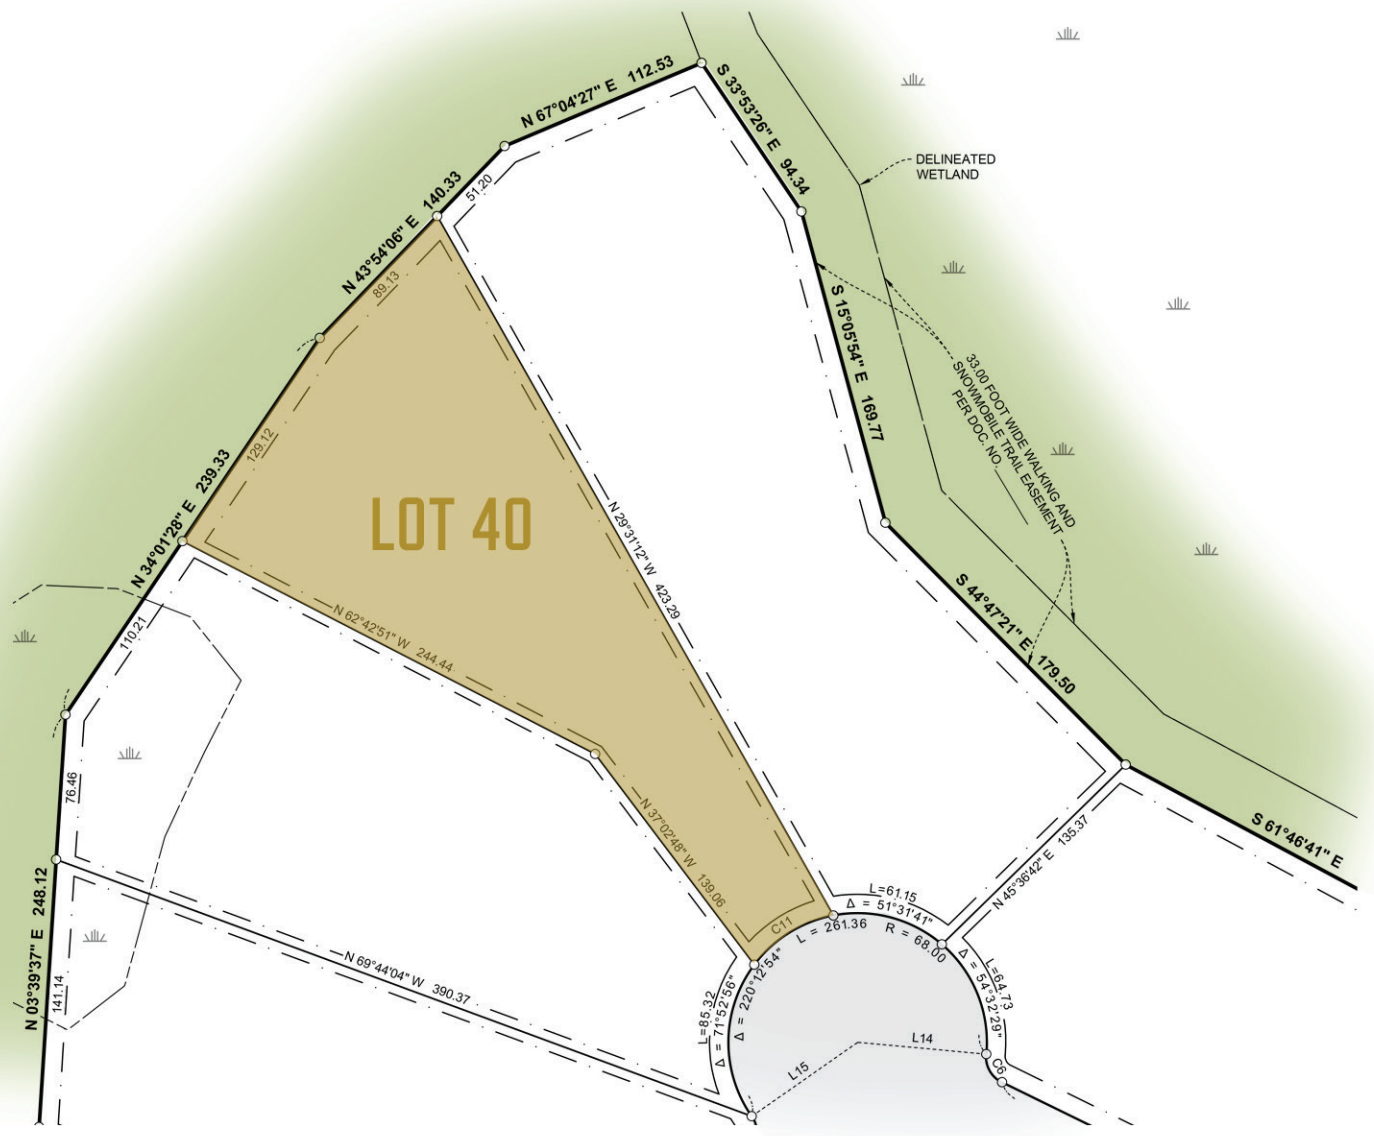

LOT 40

44,565 SQ FT

SITE DIAGRAM

- LOT
- ROADS
- LEGACY GOLF COURSE

EVOLUTION
REAL ESTATE TEAM

www.DESTINATIONCRAGUNS.COM
218-250-8191