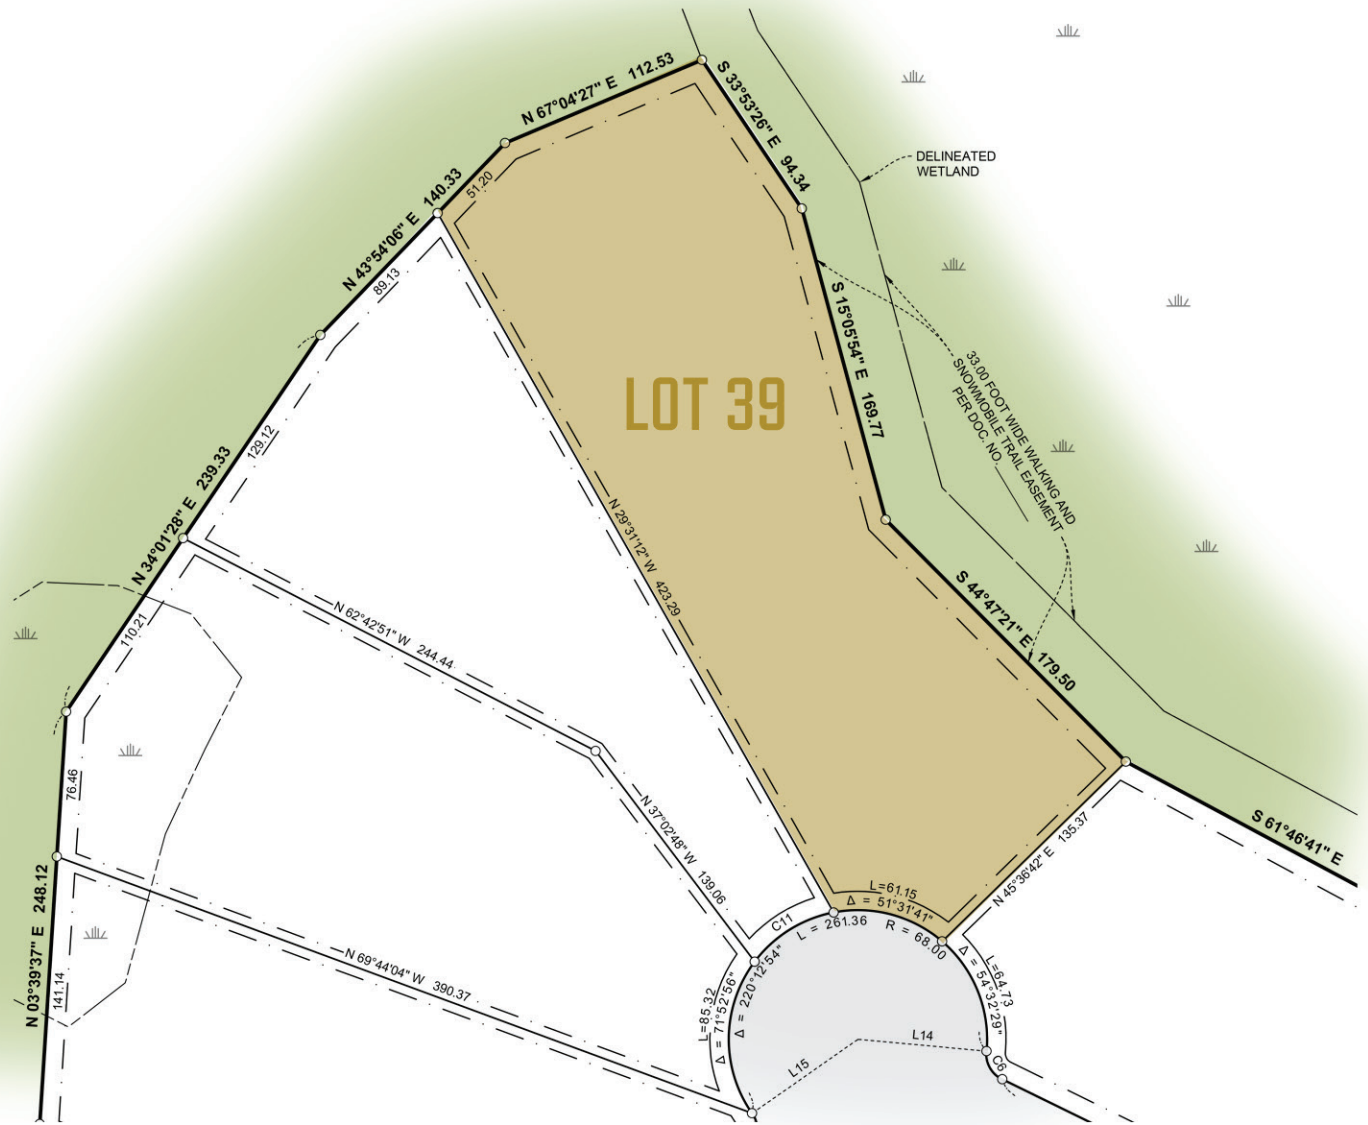

LOT 39

69,084 SQ FT

SITE DIAGRAM

- LOT
- ROADS
- LEGACY GOLF COURSE

WWW.DESTINATIONCRAGUNS.COM

218-250-8191