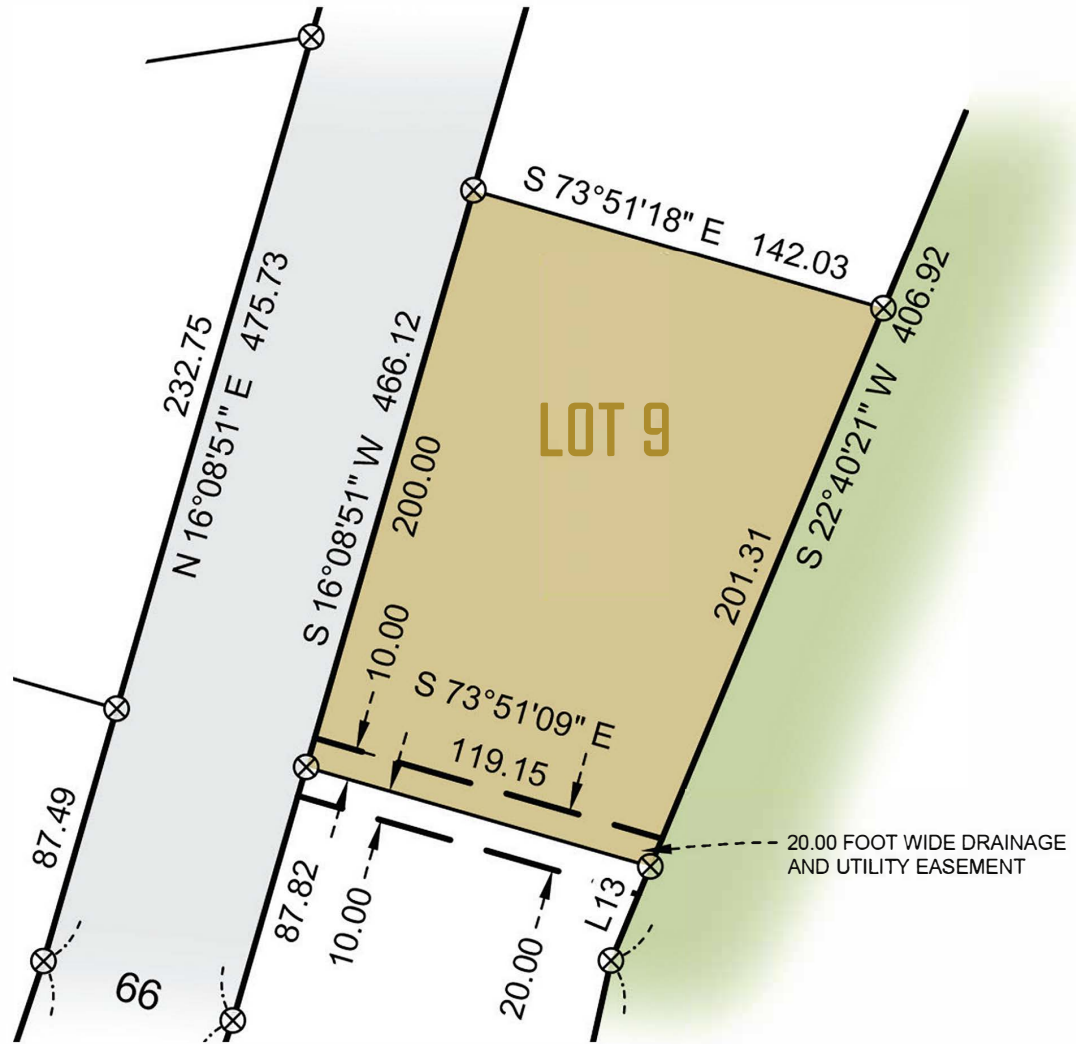

LOT 9  
26,118 SQ FT  
SITE DIAGRAM

- LOT
- ROADS
- LEGACY GOLF COURSE

**EVOLUTION**  
REAL ESTATE TEAM

WWW.DESTINATIONCRAGUNS.COM

218-250-8191