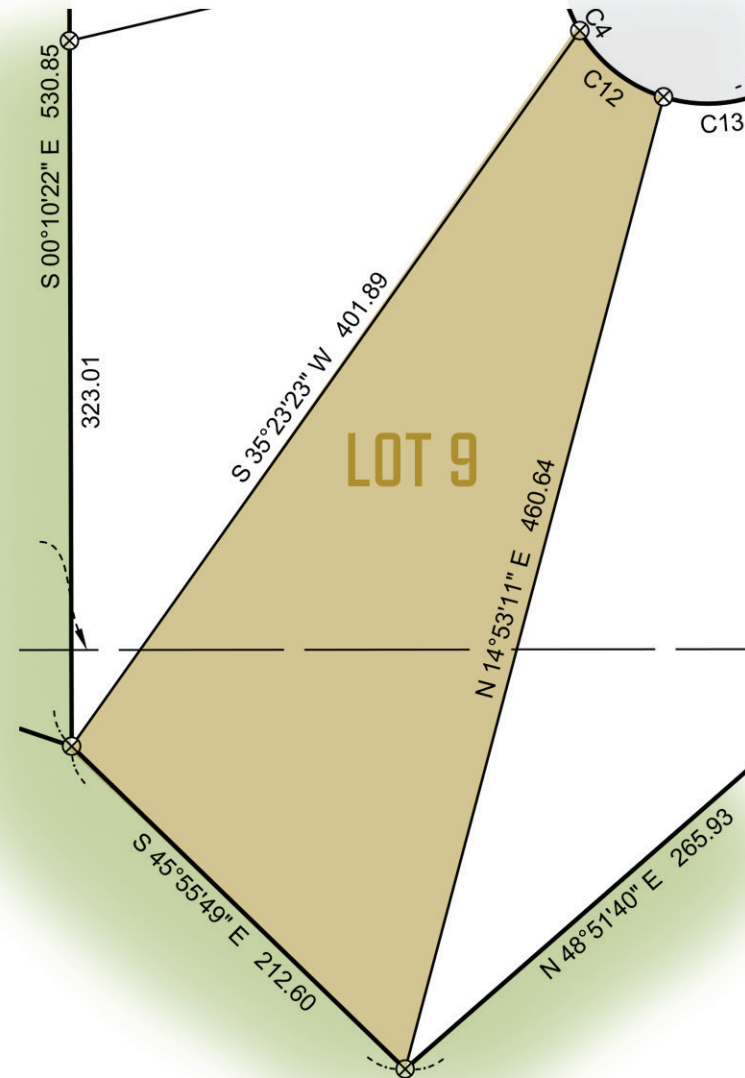

LOT 9
52,411 SQ FT
SITE DIAGRAM

- LOT
- ROADS
- LEGACY GOLF COURSE

EVOLUTION
REAL ESTATE TEAM

WWW.DESTINATIONCRAGUNS.COM

218-250-8191