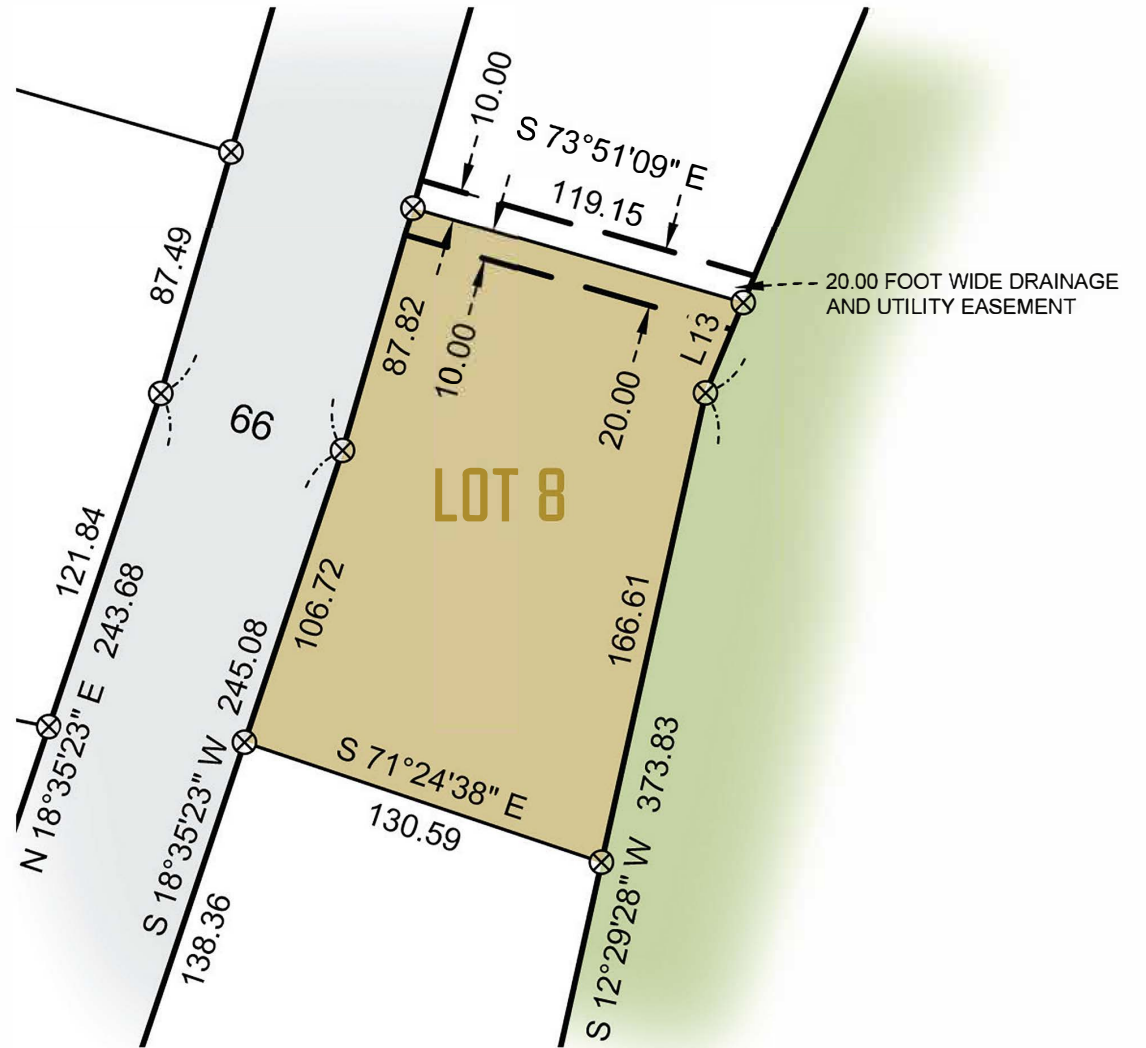

LOT 8
23,912 SQ FT
SITE DIAGRAM

- LOT
- ROADS
- LEGACY GOLF COURSE

EVOLUTION
REAL ESTATE TEAM

WWW.DESTINATIONCRAGUNS.COM

218-250-8191