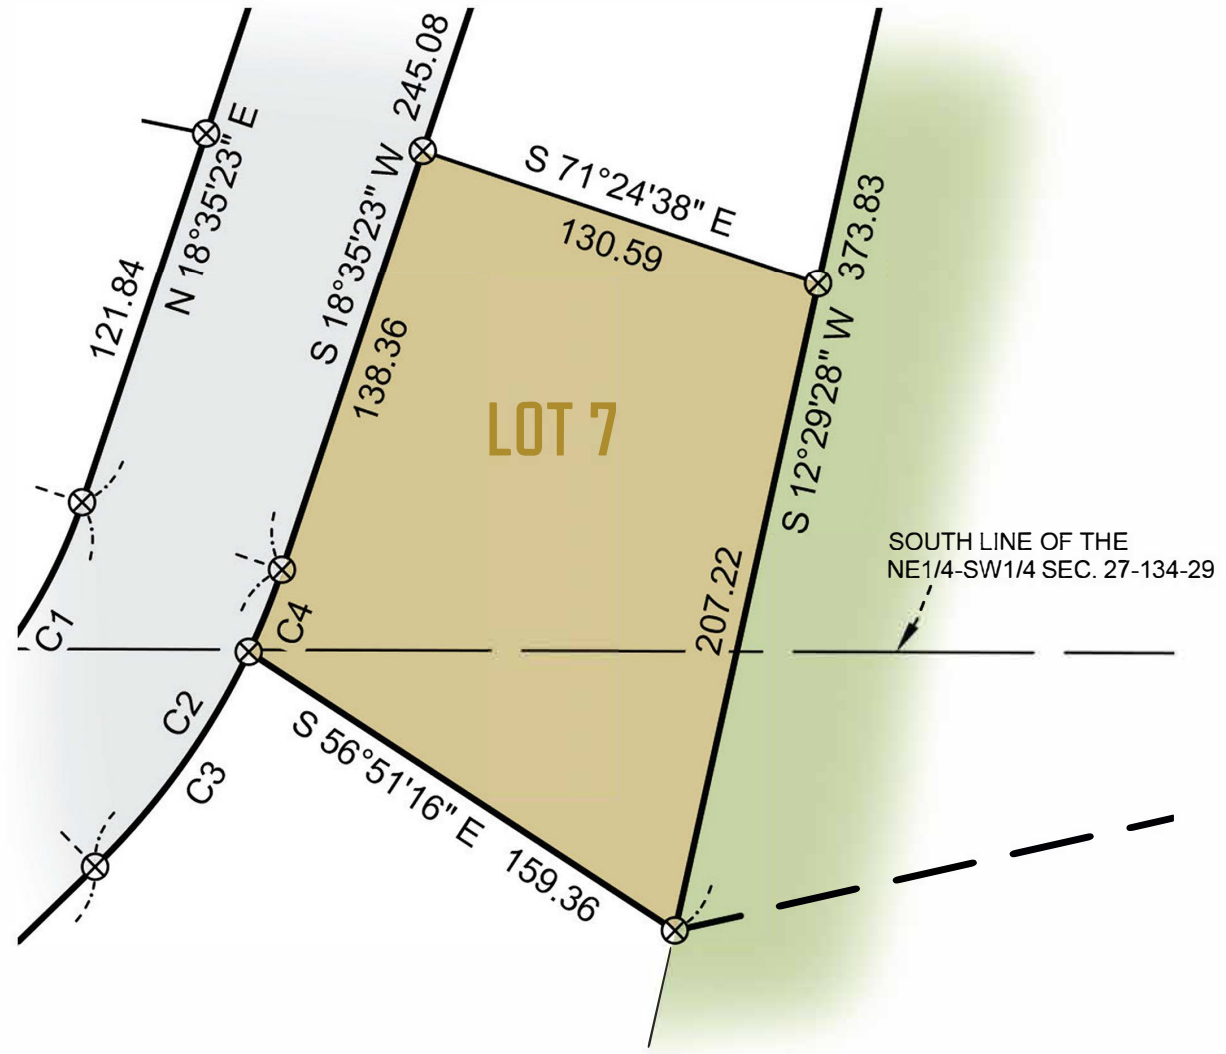

LOT 7
26,168 SQ FT
SITE DIAGRAM

- LOT
- ROADS
- LEGACY GOLF COURSE

EVOLUTION
REAL ESTATE TEAM

WWW.DESTINATIONCRAGUNS.COM
218-250-8191