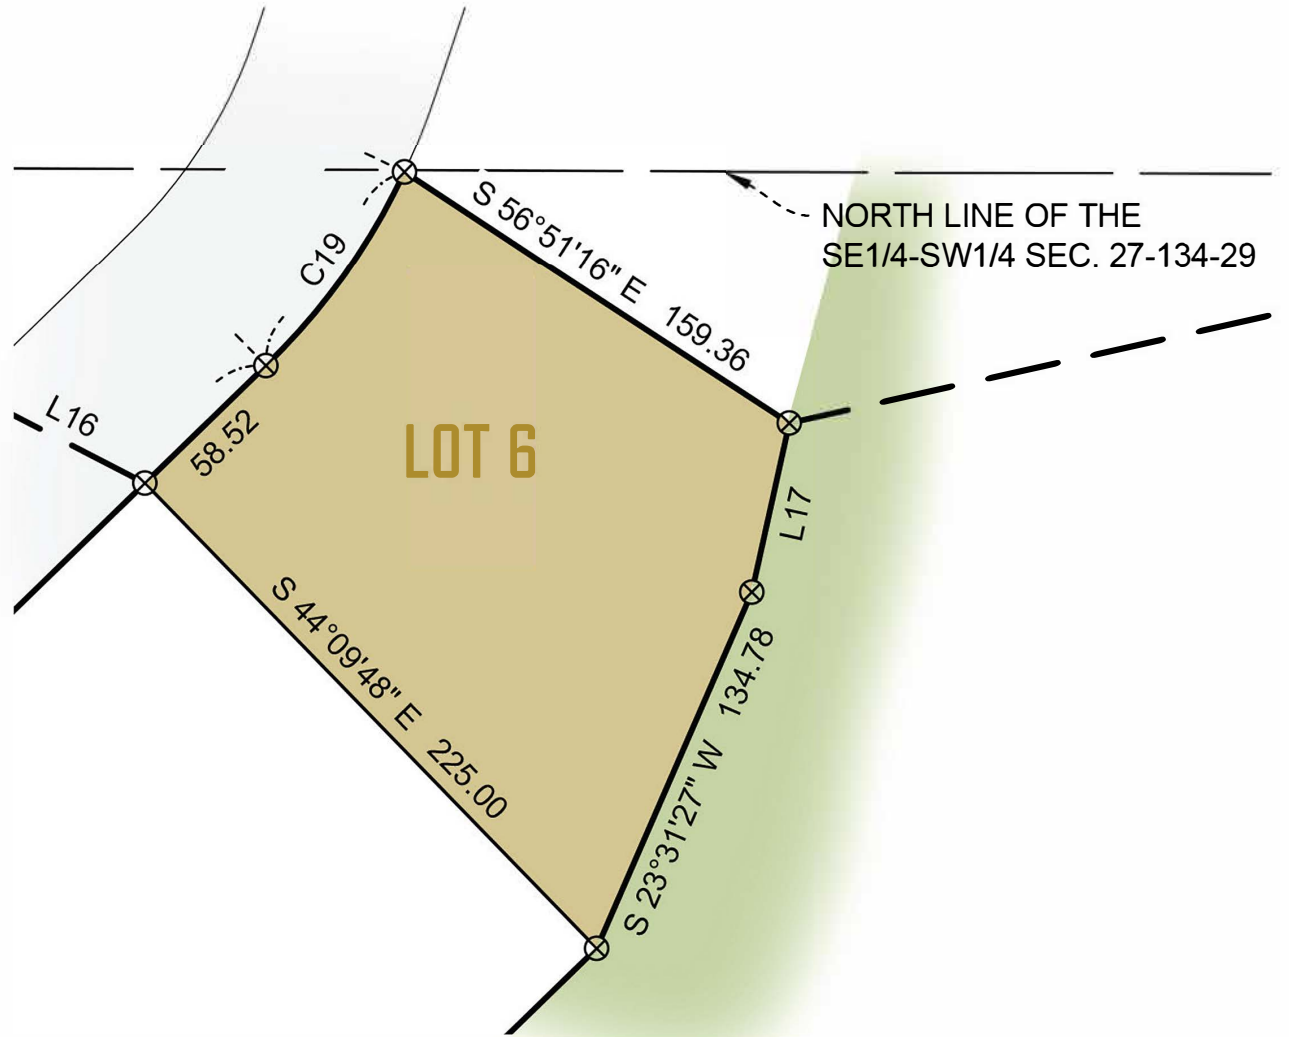

LOT 6
30,945 SQ FT
SITE DIAGRAM

- LOT
- ROADS
- LEGACY GOLF COURSE

WWW.DESTINATIONCRAGUNS.COM

218-250-8191