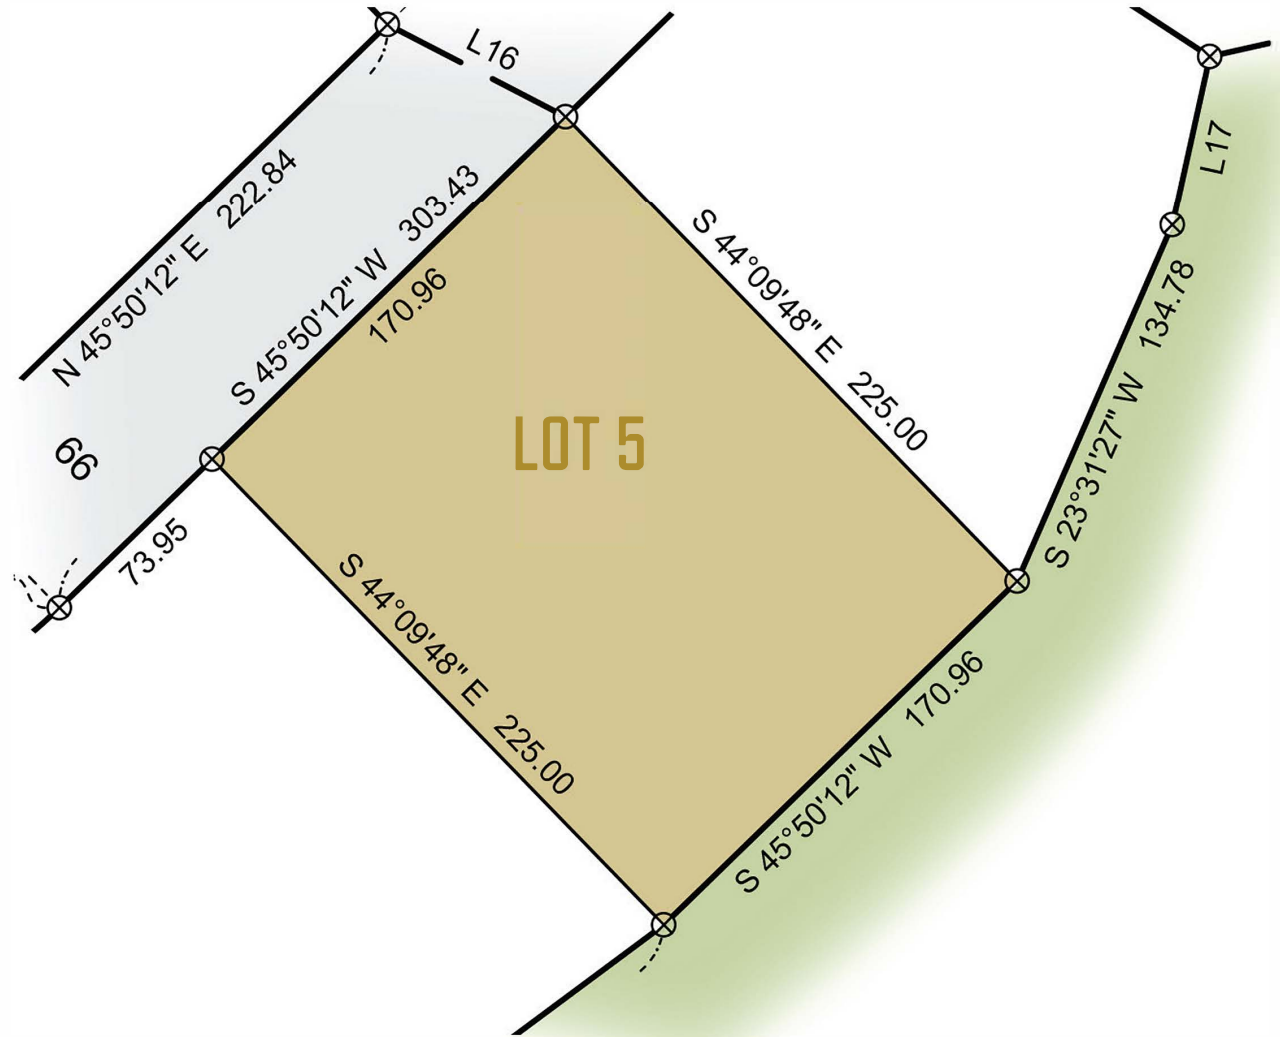

LOT 5
38,466 SQ FT
SITE DIAGRAM

- LOT
- ROADS
- LEGACY GOLF COURSE

exp | **EVOLUTION**
REAL ESTATE TEAM

WWW.DESTINATIONCRAGUNS.COM

218-250-8191