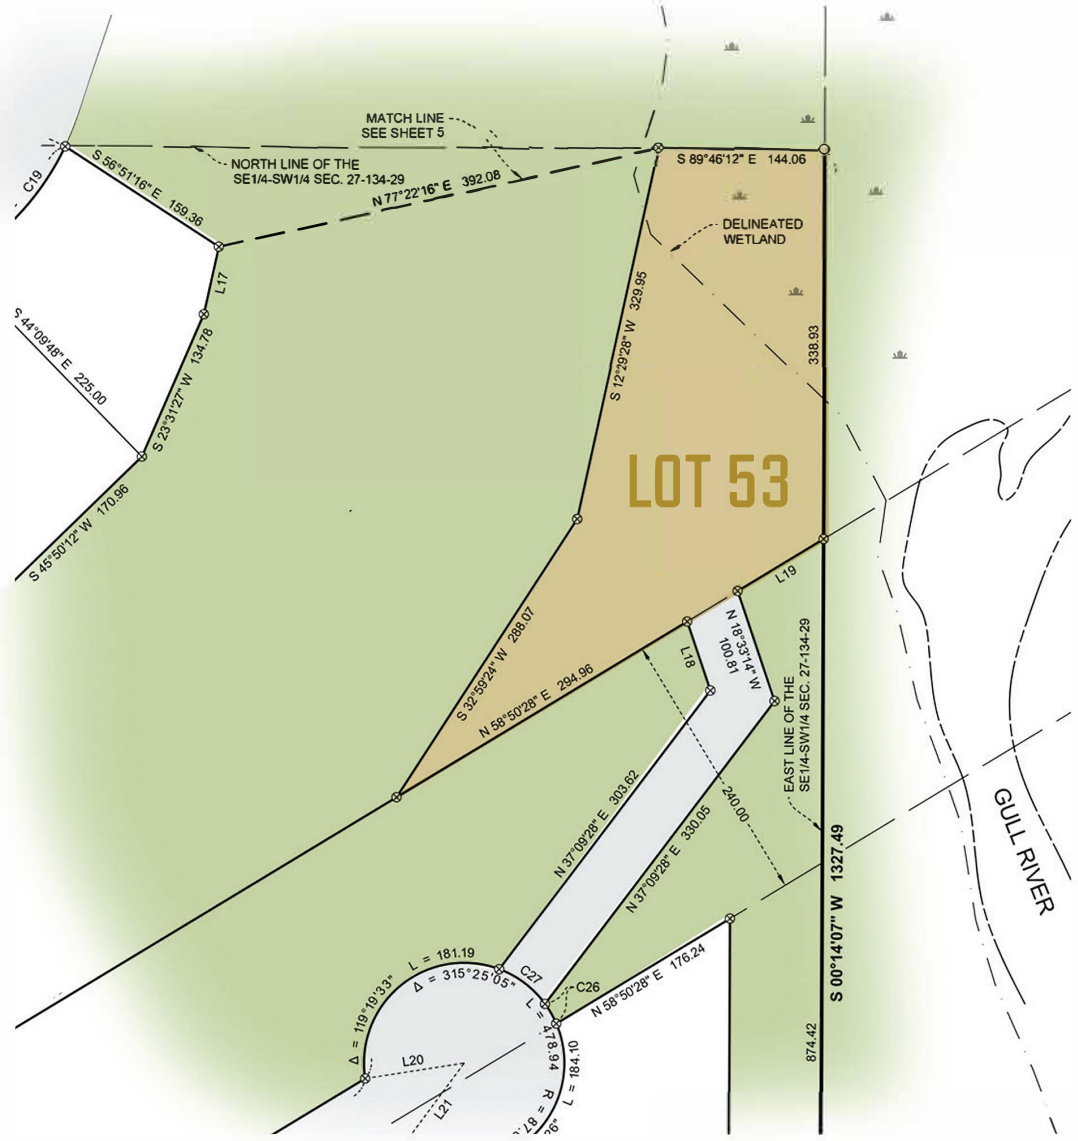

LOT 53
82,395 SQ FT
SITE DIAGRAM

- LOT
- ROADS
- LEGACY GOLF COURSE

EVOLUTION
REAL ESTATE TEAM

WWW.DESTINATIONCRAGUNS.COM

218-250-8191