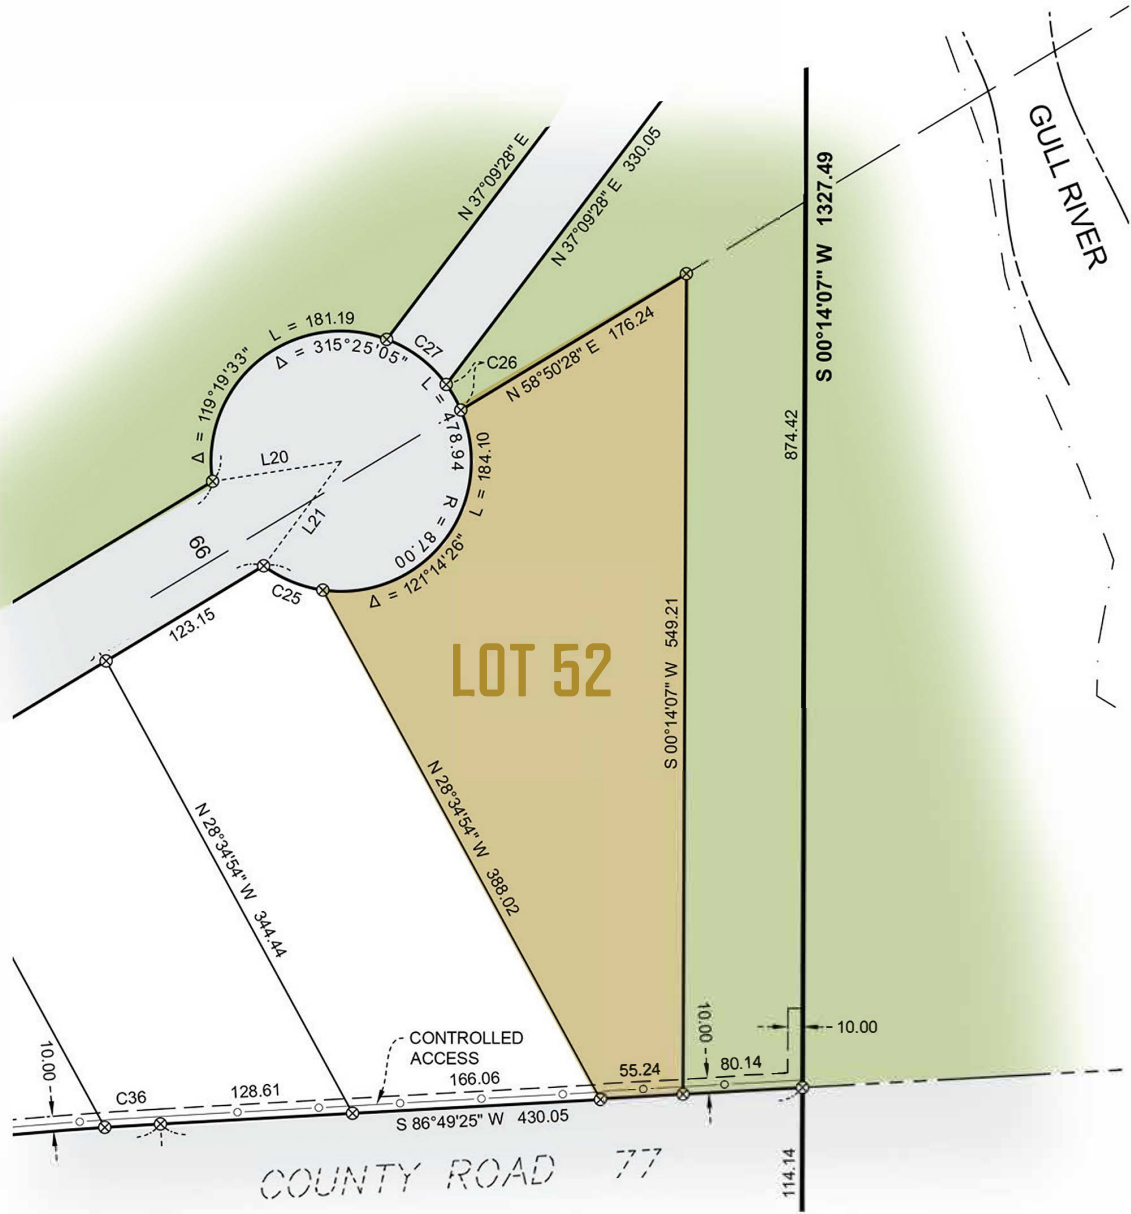

LOT 52  
76,282 SQ FT  
SITE DIAGRAM

- LOT
- ROADS
- LEGACY GOLF COURSE

**EVOLUTION**  
REAL ESTATE TEAM

WWW.DESTINATIONCRAGUN.COM

**218-250-8191**