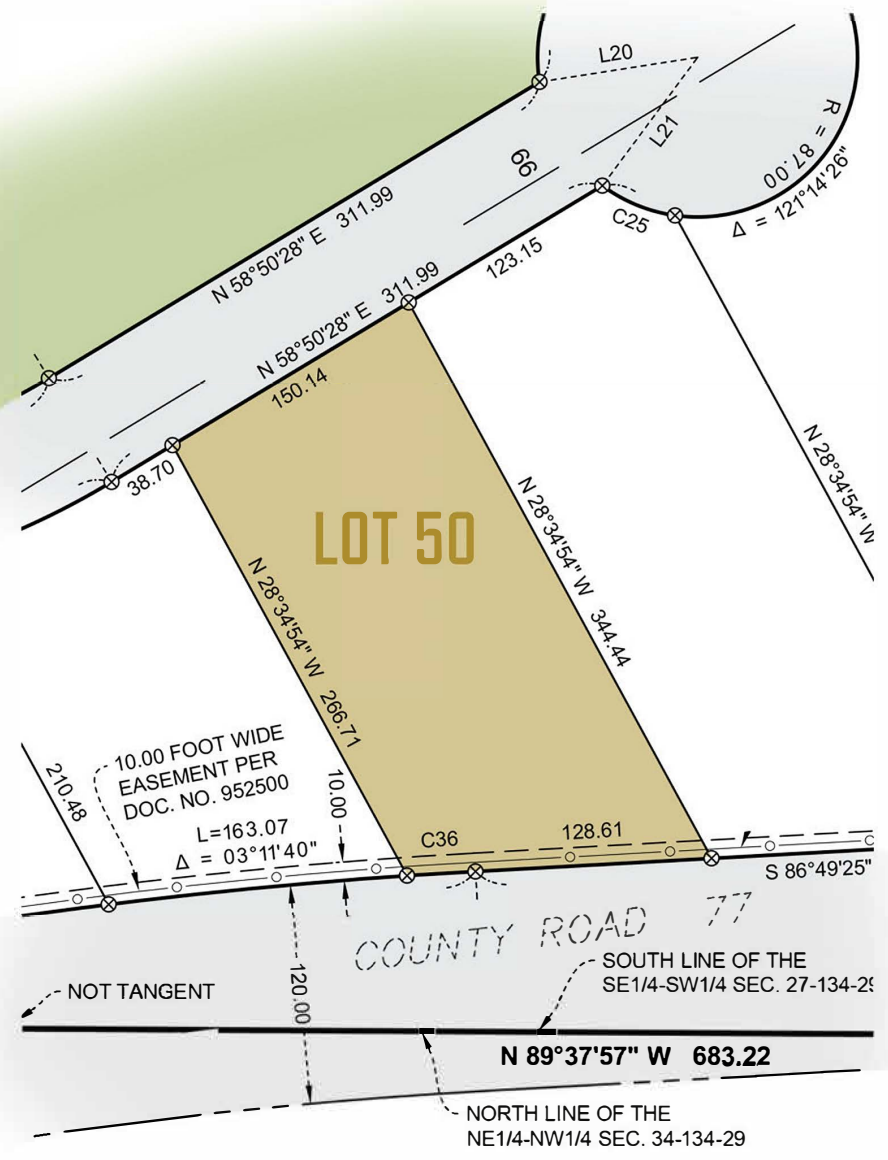

LOT 50
45,819 SQ FT
SITE DIAGRAM

- LOT
- ROADS
- LEGACY GOLF COURSE

EVOLUTION
REAL ESTATE TEAM

exp REALTY

WWW.DESTINATIONCRAGUNS.COM
218-250-8191