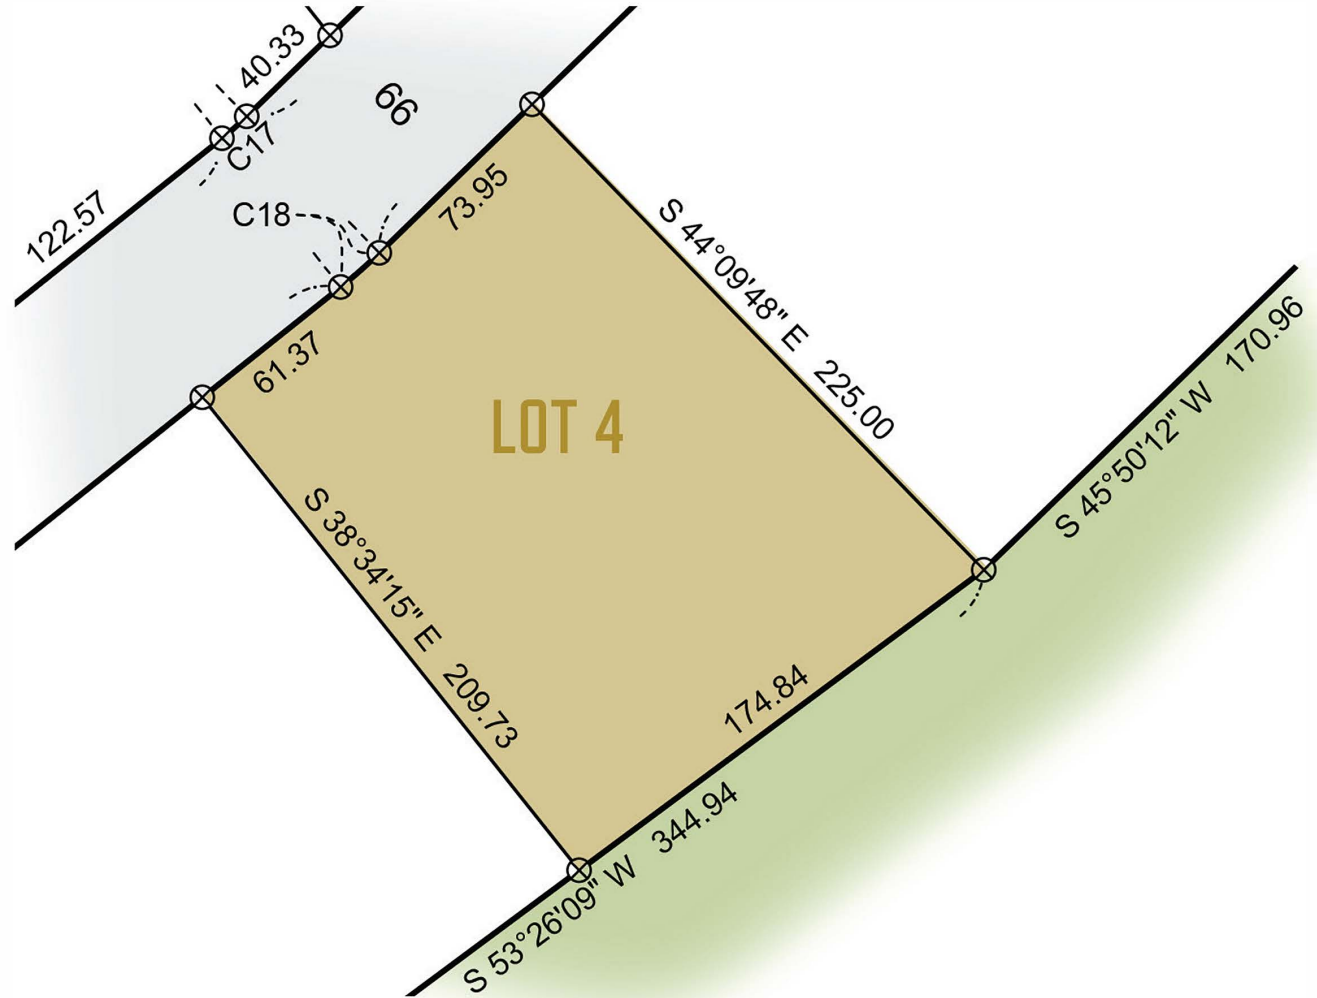

LOT 4  
35,238 SQ FT  
SITE DIAGRAM

- LOT
- ROADS
- LEGACY GOLF COURSE

**EVOLUTION**  
REAL ESTATE TEAM

WWW.DESTINATIONCRAGUNS.COM

**218-250-8191**