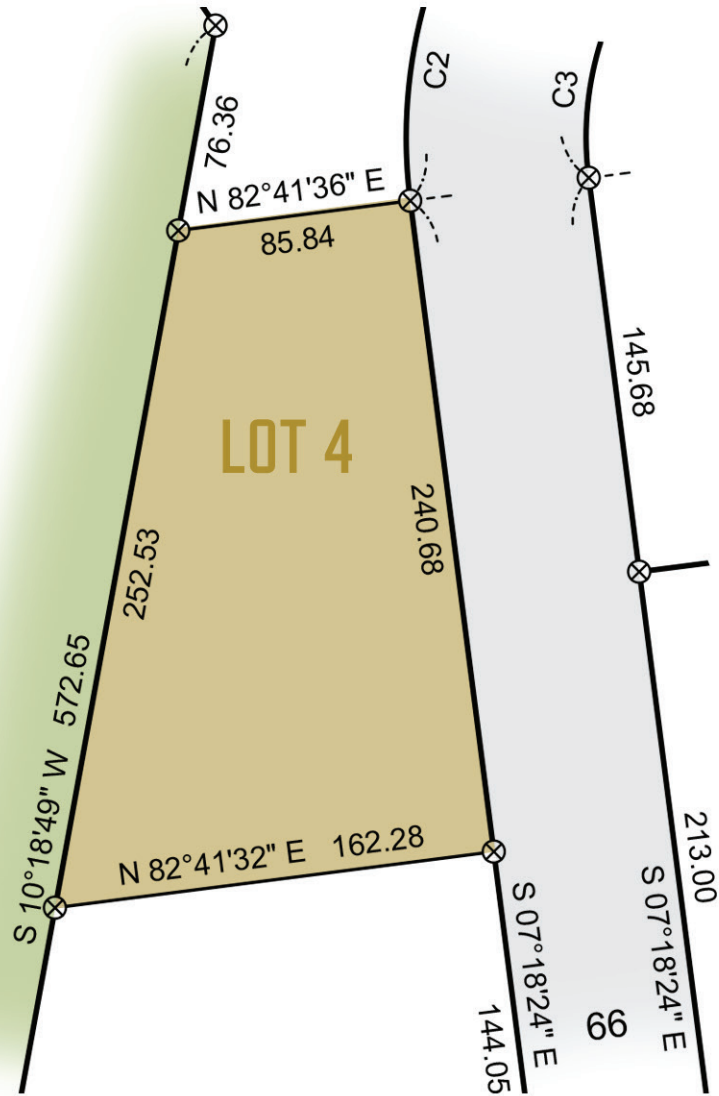

LOT 4
29,857 SQ FT
SITE DIAGRAM

- LOT
- ROADS
- LEGACY GOLF COURSE

EVOLUTION
REAL ESTATE TEAM

WWW.DESTINATIONCRAGUNS.COM

218-250-8191