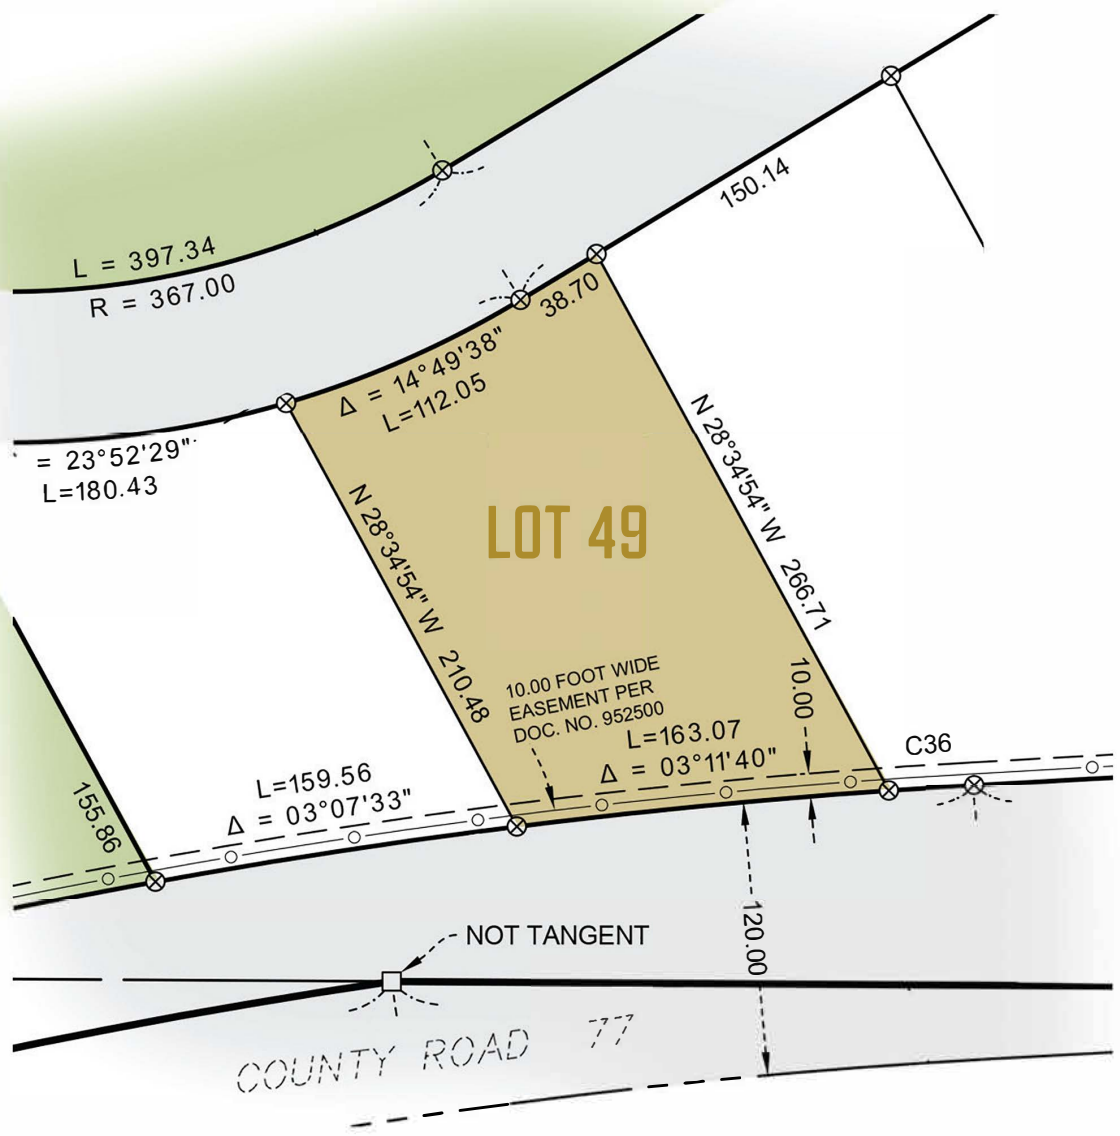

LOT 49
35,117 SQ FT
SITE DIAGRAM

- LOT
- ROADS
- LEGACY GOLF COURSE

EVOLUTION
REAL ESTATE TEAM

www.destinationcraguns.com
218-250-8191