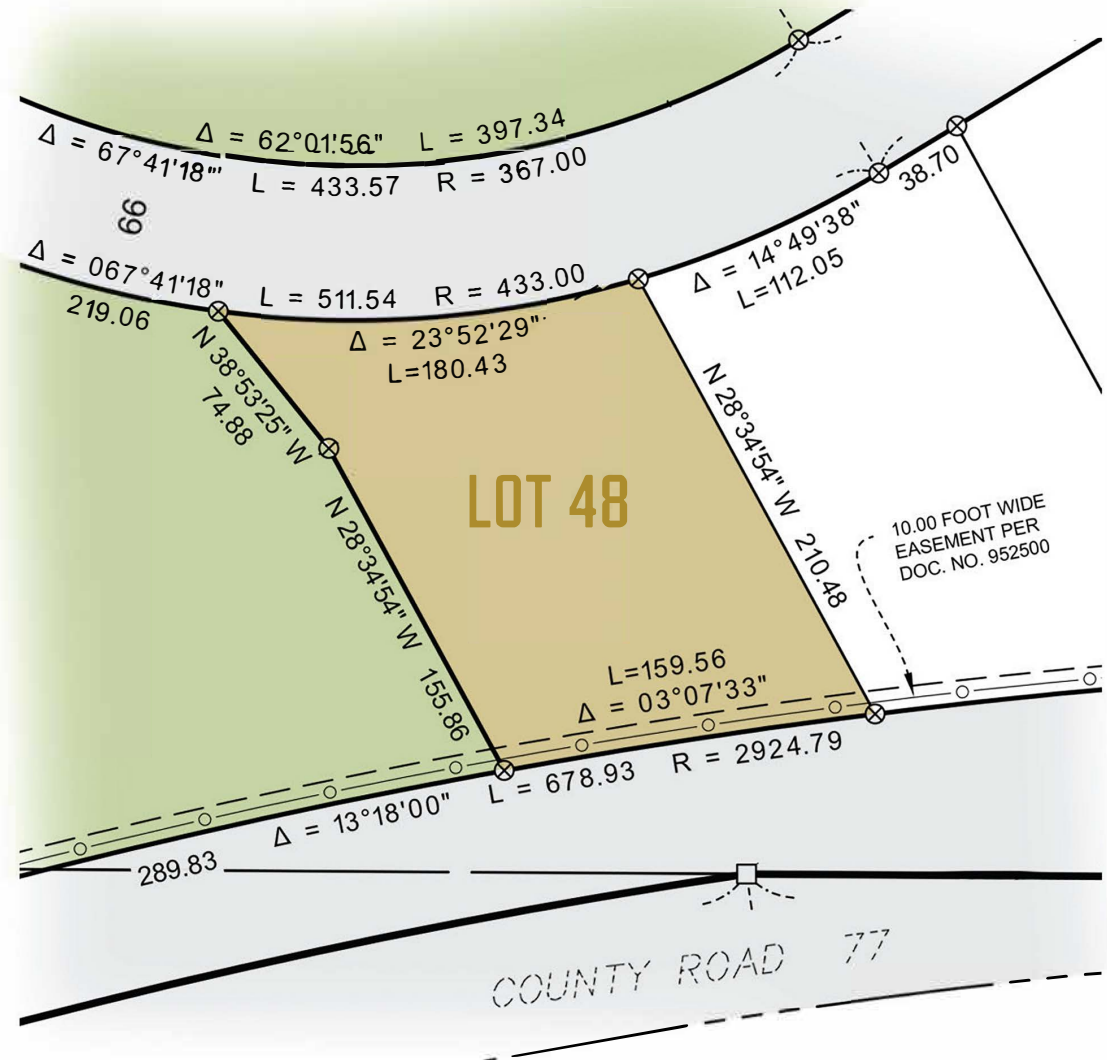

LOT 48
31,766 SQ FT
SITE DIAGRAM

- LOT
- ROADS
- LEGACY GOLF COURSE

EVOLUTION
REAL ESTATE TEAM

WWW.DESTINATIONCRAGUNS.COM

218-250-8191