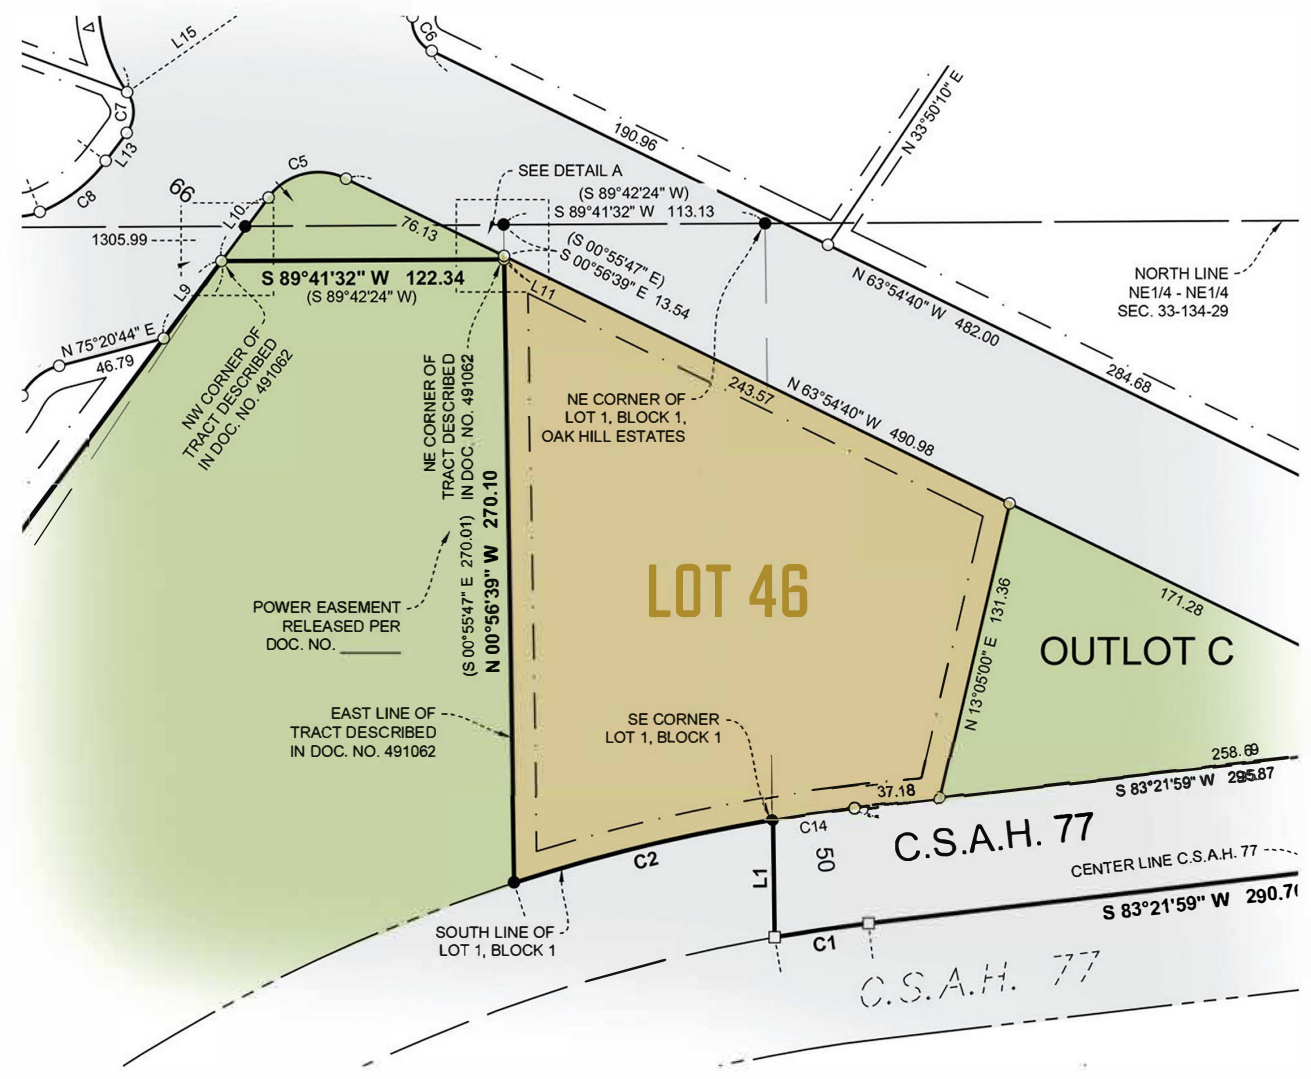

LOT 46

40,072 SQ FT

SITE DIAGRAM

- LOT
- ROADS
- LEGACY GOLF COURSE

EVOLUTION
 REAL ESTATE TEAM
 www.DESTINATIONCRAGUNS.COM
218-250-8191