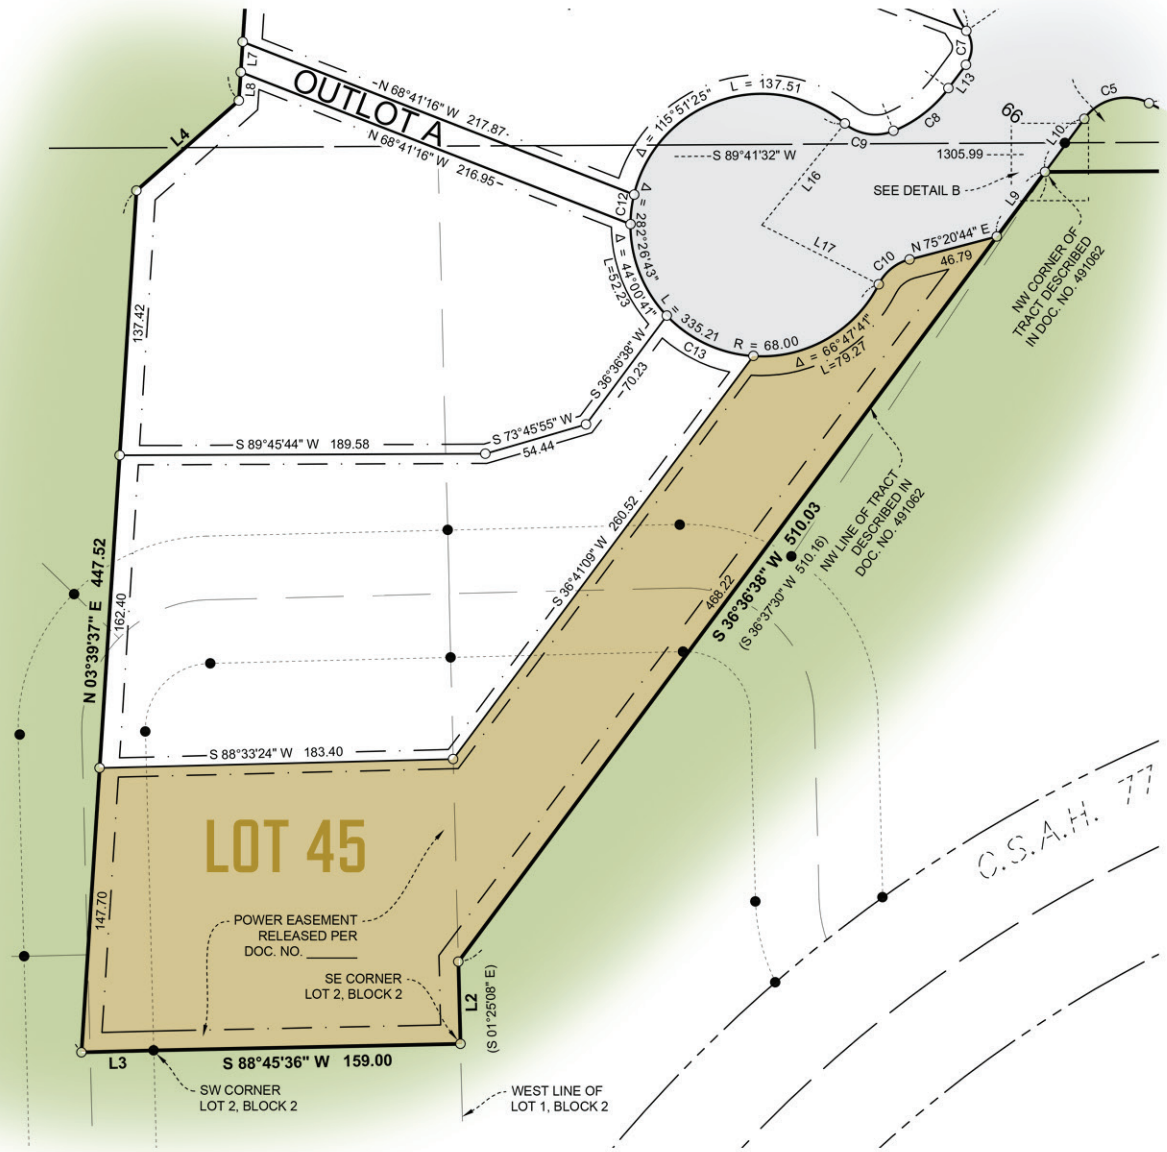

LOT 45

51,506 SQ FT

SITE DIAGRAM

- LOT
- ROADS
- LEGACY GOLF COURSE

EVOLUTION
REAL ESTATE TEAM

www.DESTINATIONCRAGUNS.COM
218-250-8191