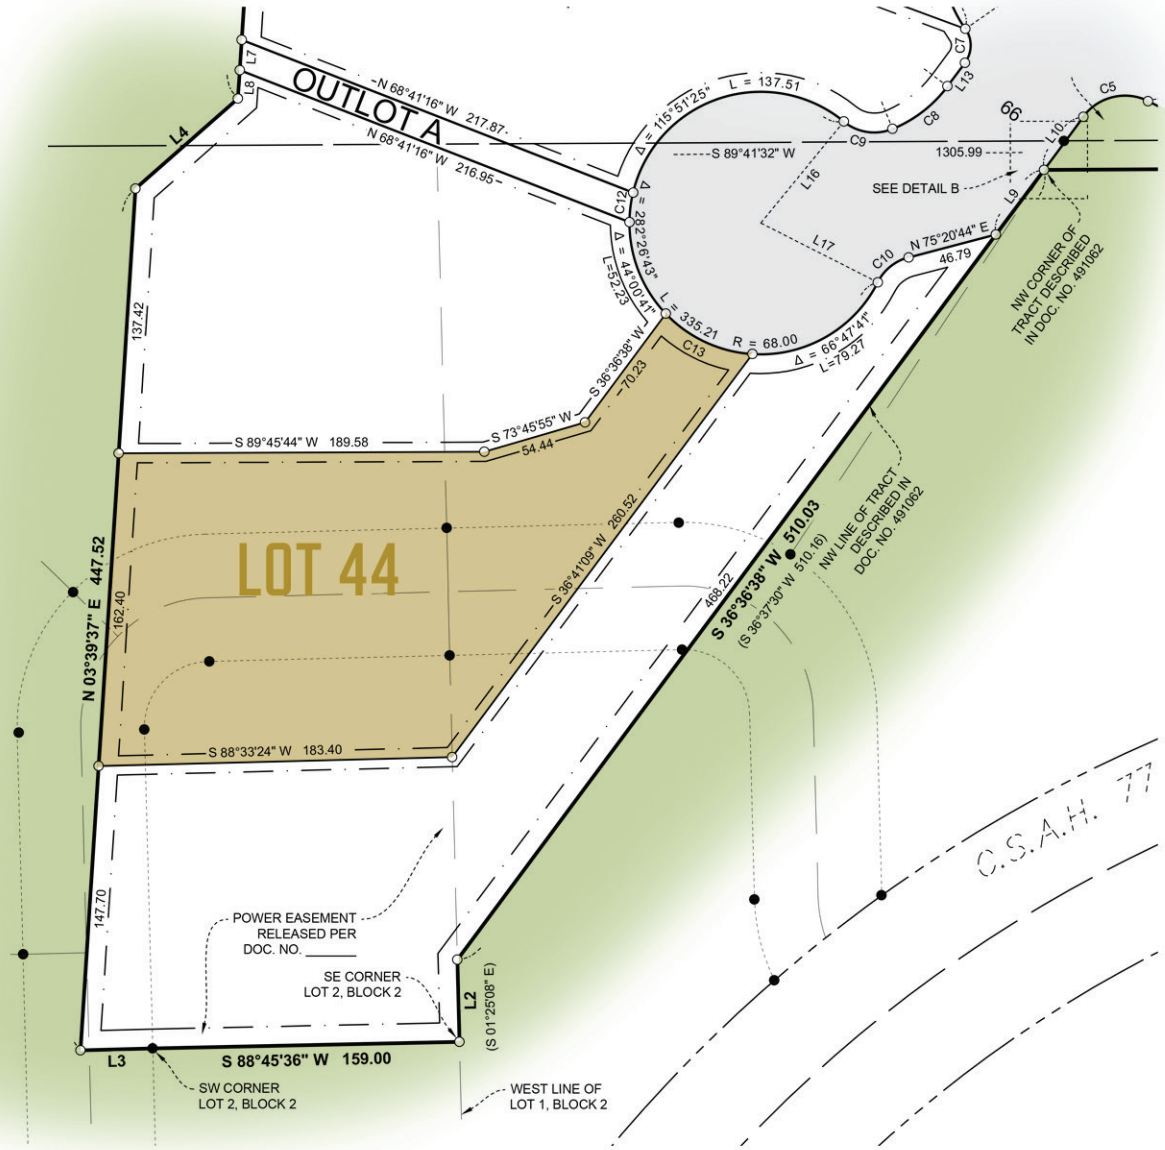

LOT 44

41,687 SQ FT

SITE DIAGRAM

- LOT
- ROADS
- LEGACY GOLF COURSE

EVOLUTION
REAL ESTATE TEAM

WWW.DESTINATIONCRAGUNS.COM

218-250-8191