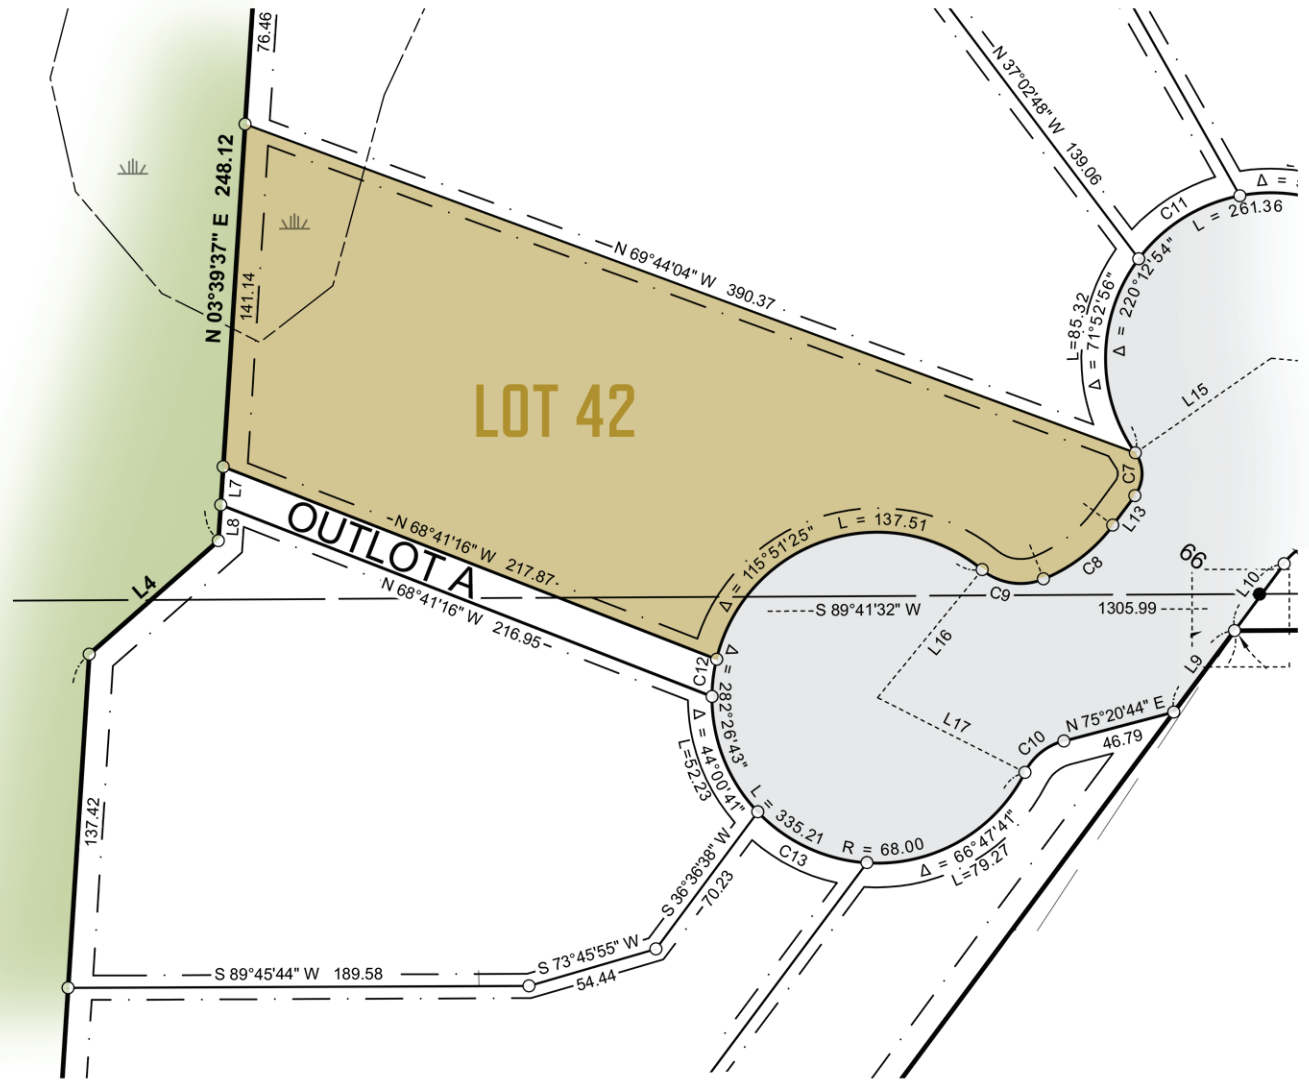

LOT 42
41,970 SQ FT
SITE DIAGRAM

- LOT
- ROADS
- LEGACY GOLF COURSE

CRAGUN'S
REAL ESTATE

11496 EAST GULL LAKE DR . BRAINERD MN 56401

WWW.CRAGUNREAL ESTATE.COM

218-833-2535