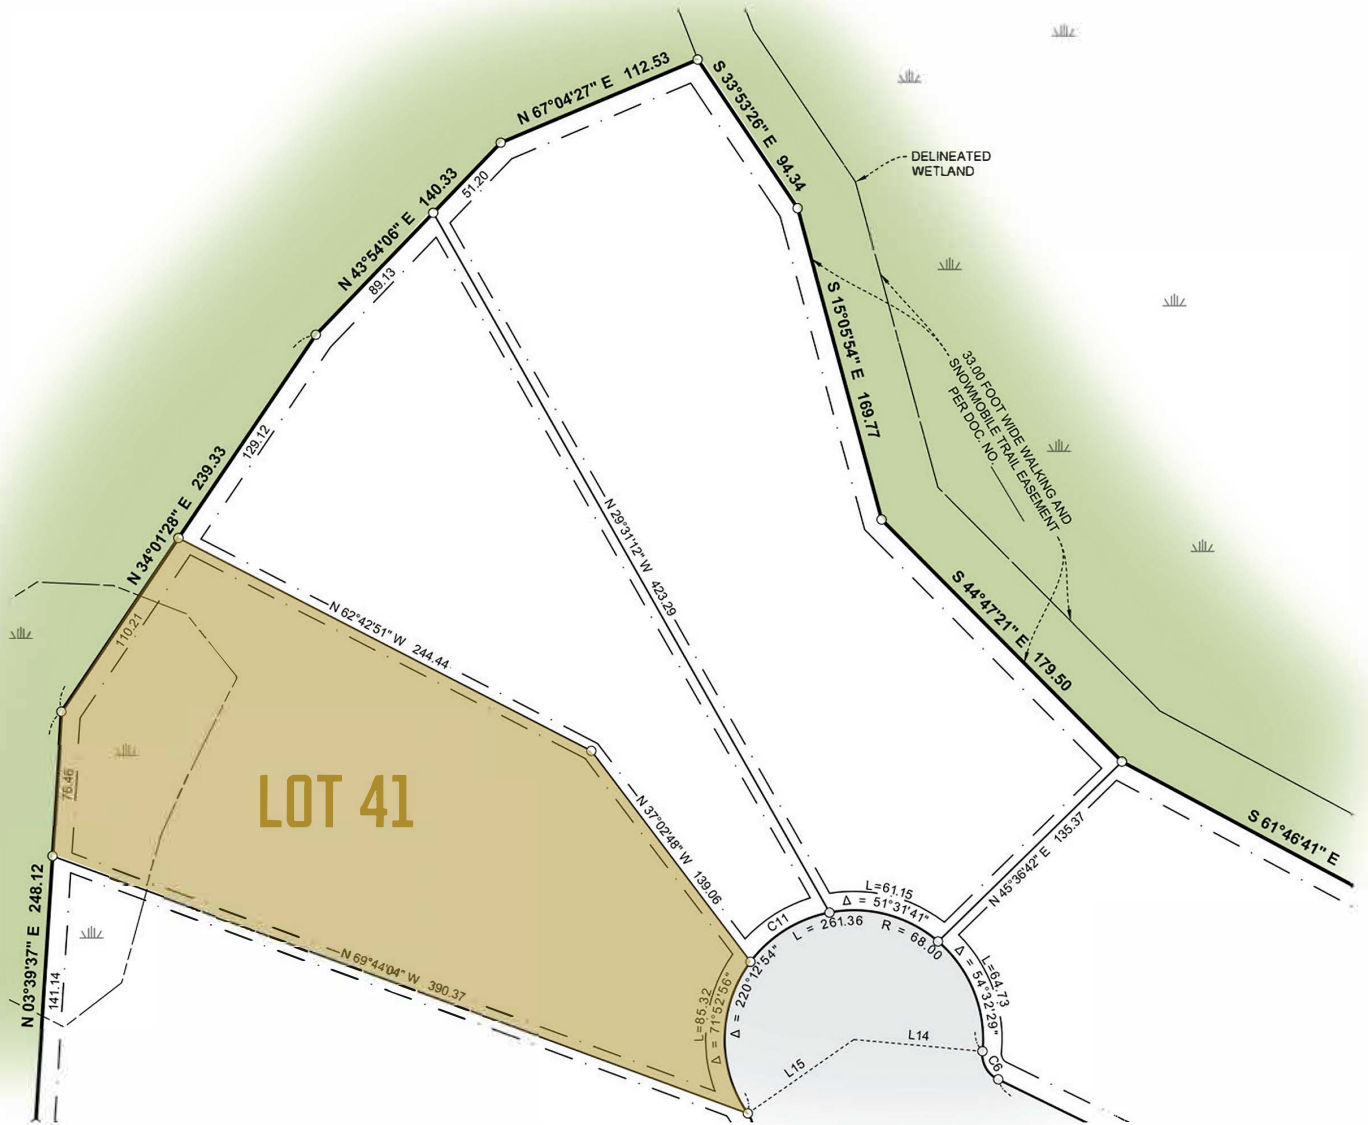

EVOLUTION
REAL ESTATE TEAM

WWW.DESTINATIONCRAGUNS.COM

218-250-8191