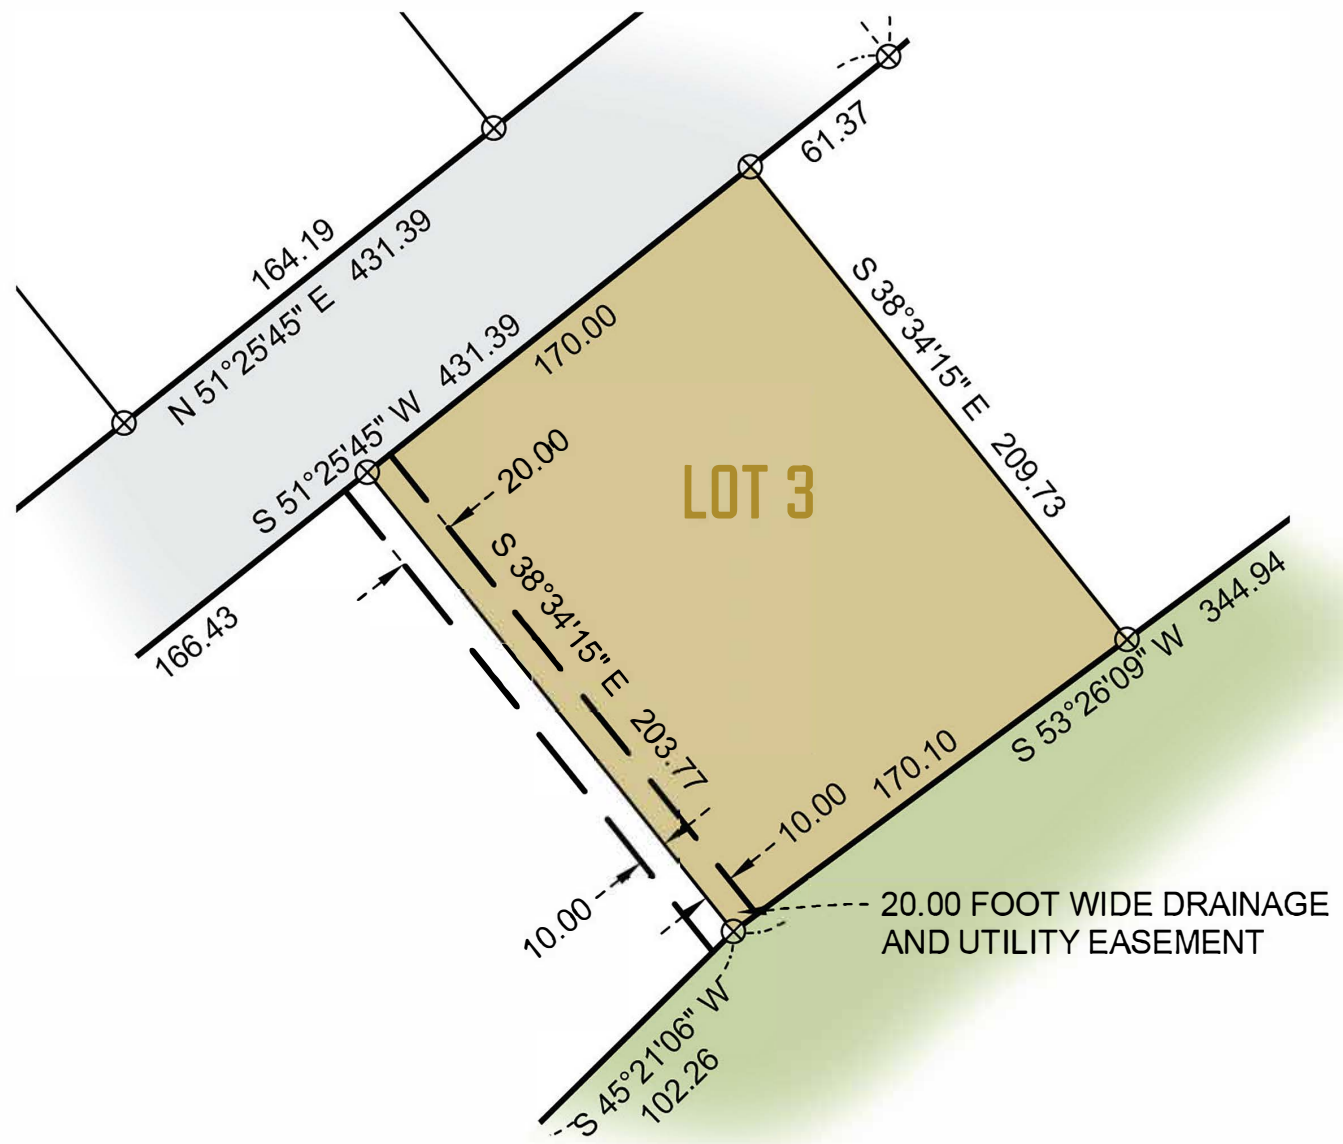

LOT 3
35,148 SQ FT
SITE DIAGRAM

- LOT
- ROADS
- LEGACY GOLF COURSE

EVOLUTION
 REAL ESTATE TEAM
 www.DESTINATIONCRAGUNS.COM
218-250-8191