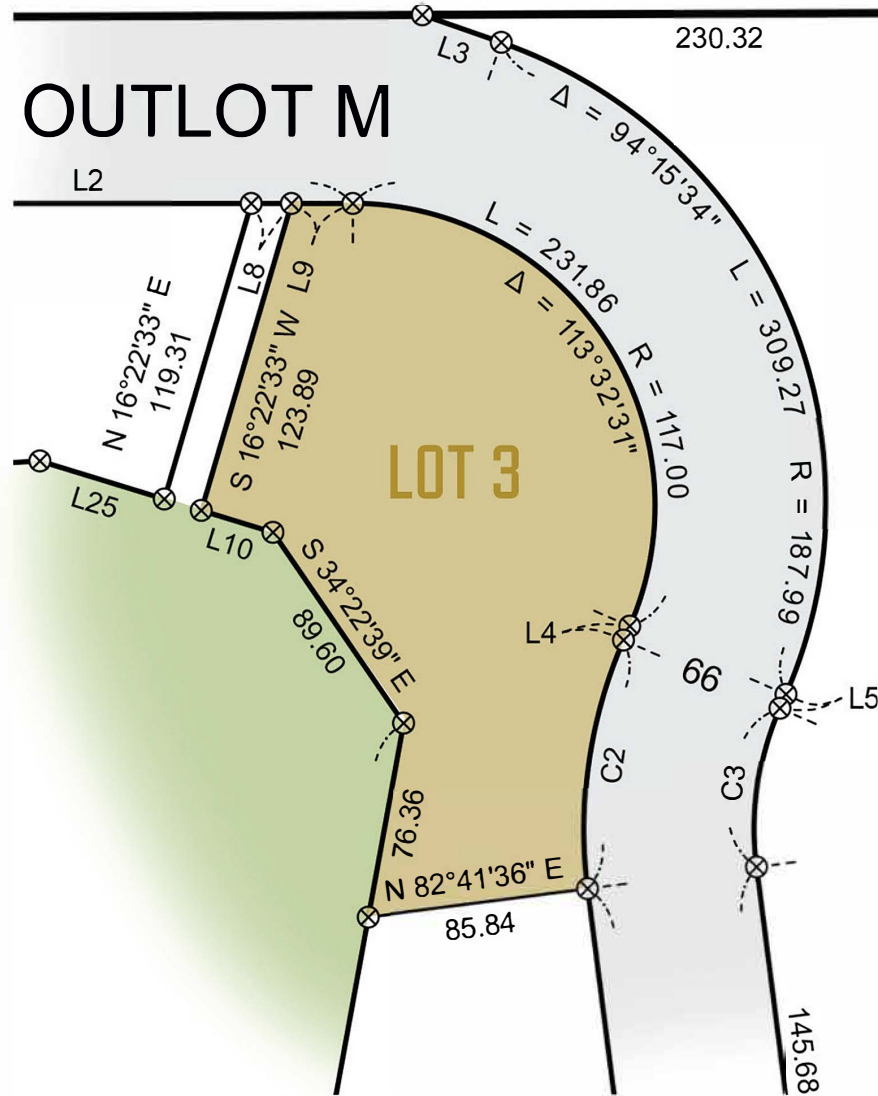

LOT 3
30,914 SQ FT
SITE DIAGRAM

- LOT
- ROADS
- LEGACY GOLF COURSE

EVOLUTION
REAL ESTATE TEAM

WWW.DESTINATIONCRAGUNS.COM

218-250-8191