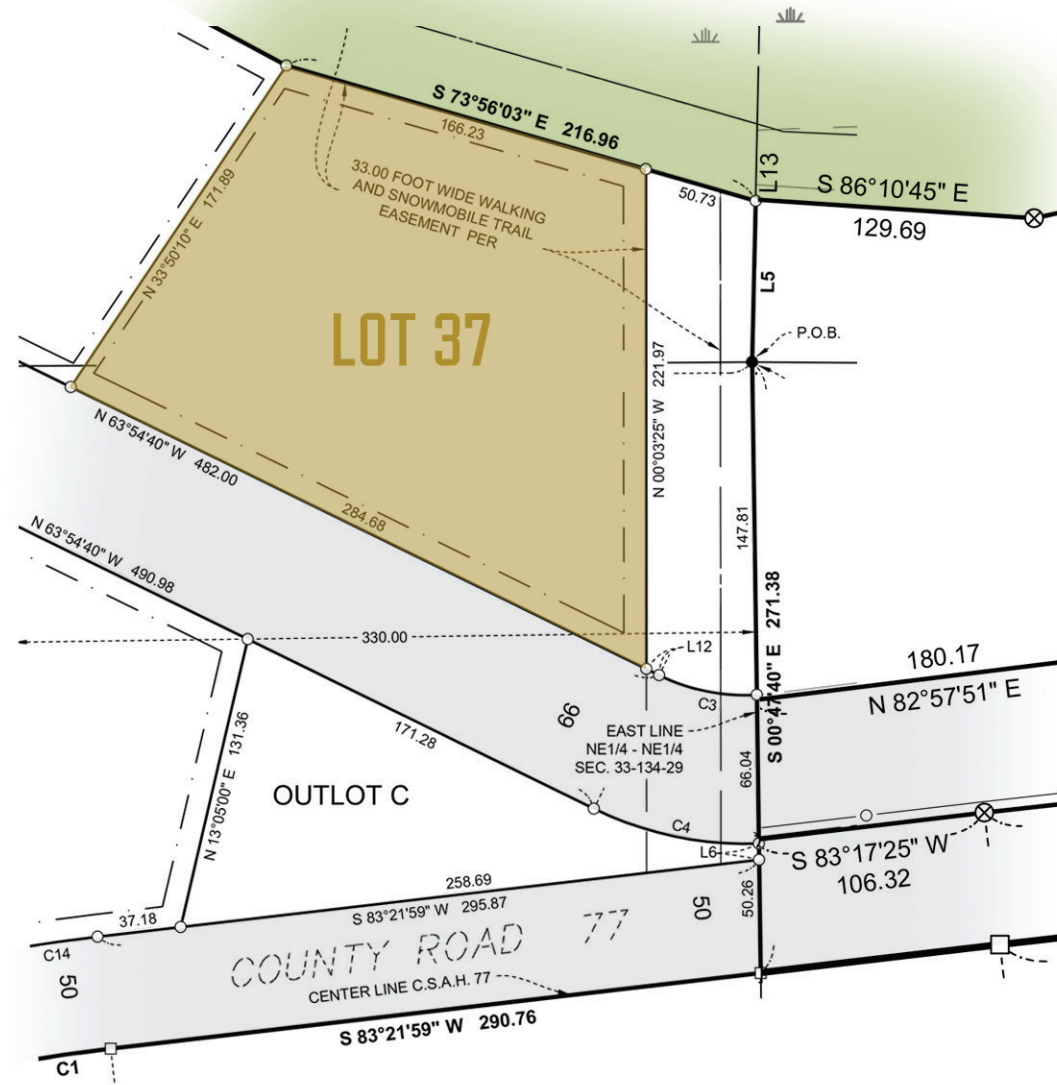

LOT 37
41,967 SQ FT
SITE DIAGRAM

- LOT
- ROADS
- LEGACY GOLF COURSE

WWW.DESTINATIONCRAGUNS.COM
218-250-8191