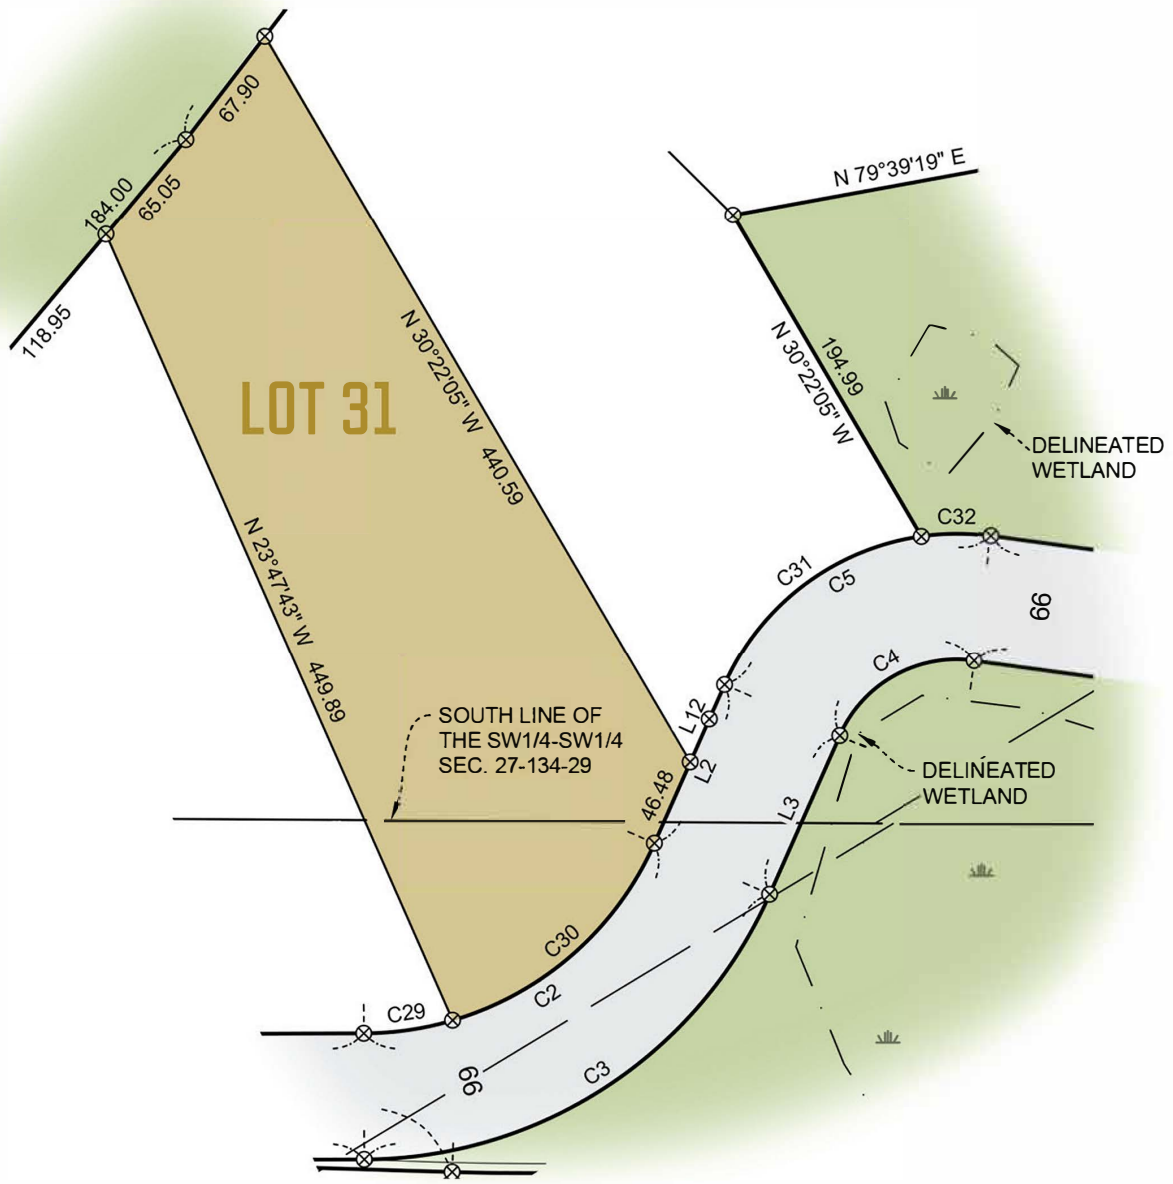

LOT 31
67,975 SQ FT
SITE DIAGRAM

- LOT
- ROADS
- LEGACY GOLF COURSE

EVOLUTION
 REAL ESTATE TEAM
 WWW.DESTINATIONCRAGUNS.COM
218-250-8191