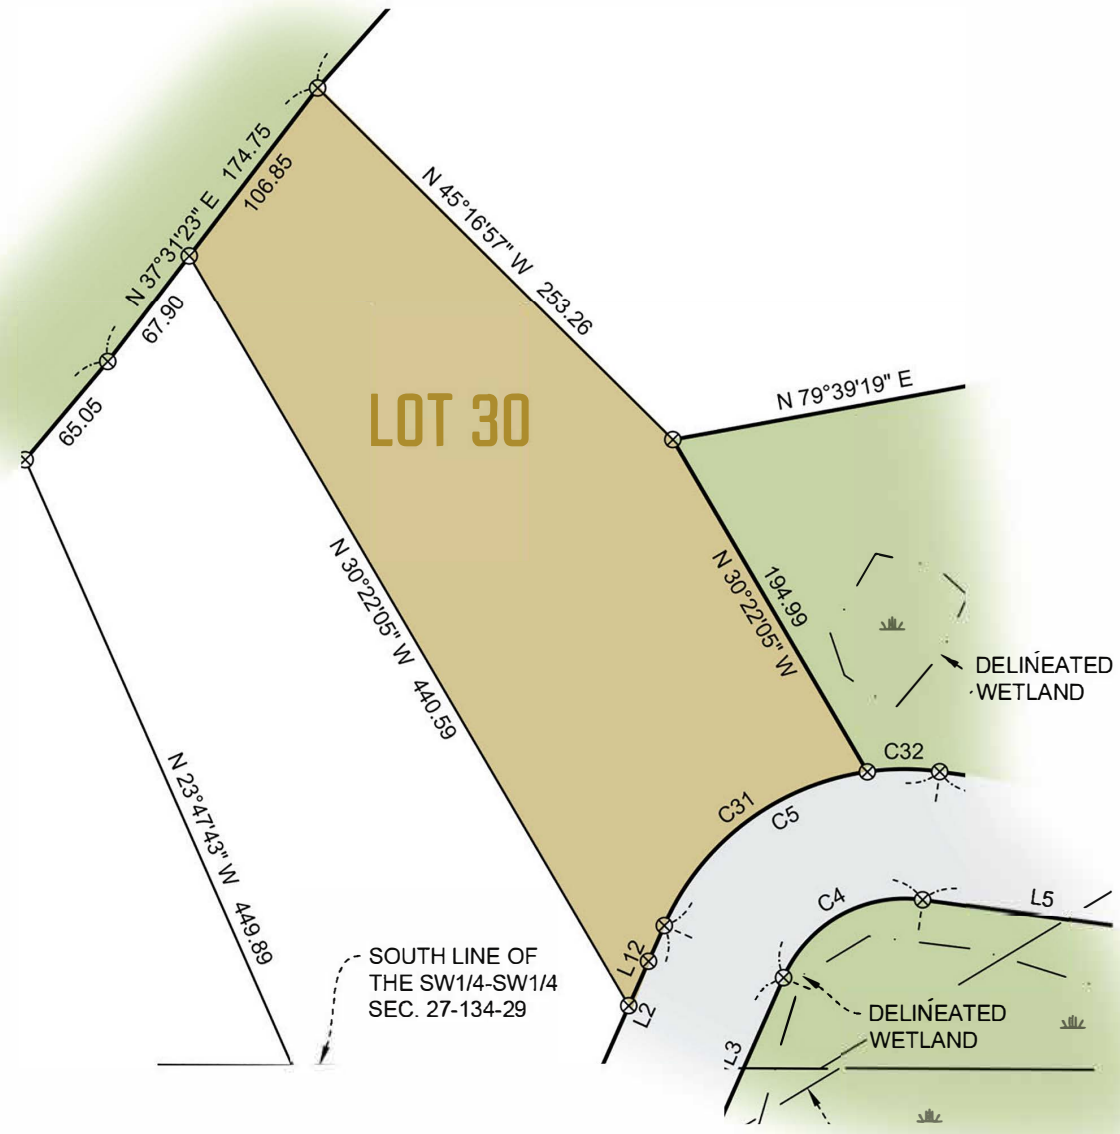

LOT 30  
62,752 SQ FT  
SITE DIAGRAM

- LOT
- ROADS
- LEGACY GOLF COURSE

**EVOLUTION**  
REAL ESTATE TEAM

WWW.DESTINATIONCRAGUNS.COM  
**218-250-8191**