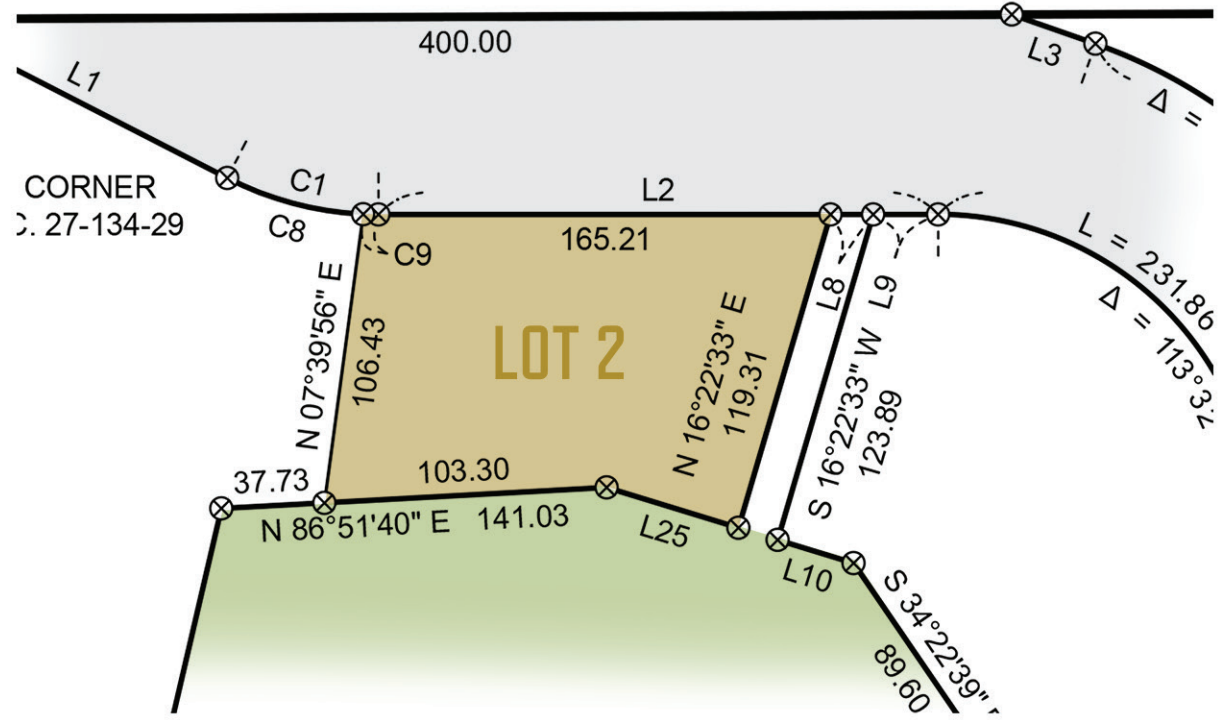

LOT 2
16,915 SQ FT
SITE DIAGRAM

- LOT
- ROADS
- LEGACY GOLF COURSE

CRAGUN'S
REAL ESTATE

11496 EAST GULL LAKE DR . BRAINERD MN 56401

WWW.CRAGUNSREALESTATE.COM

218-833-2535