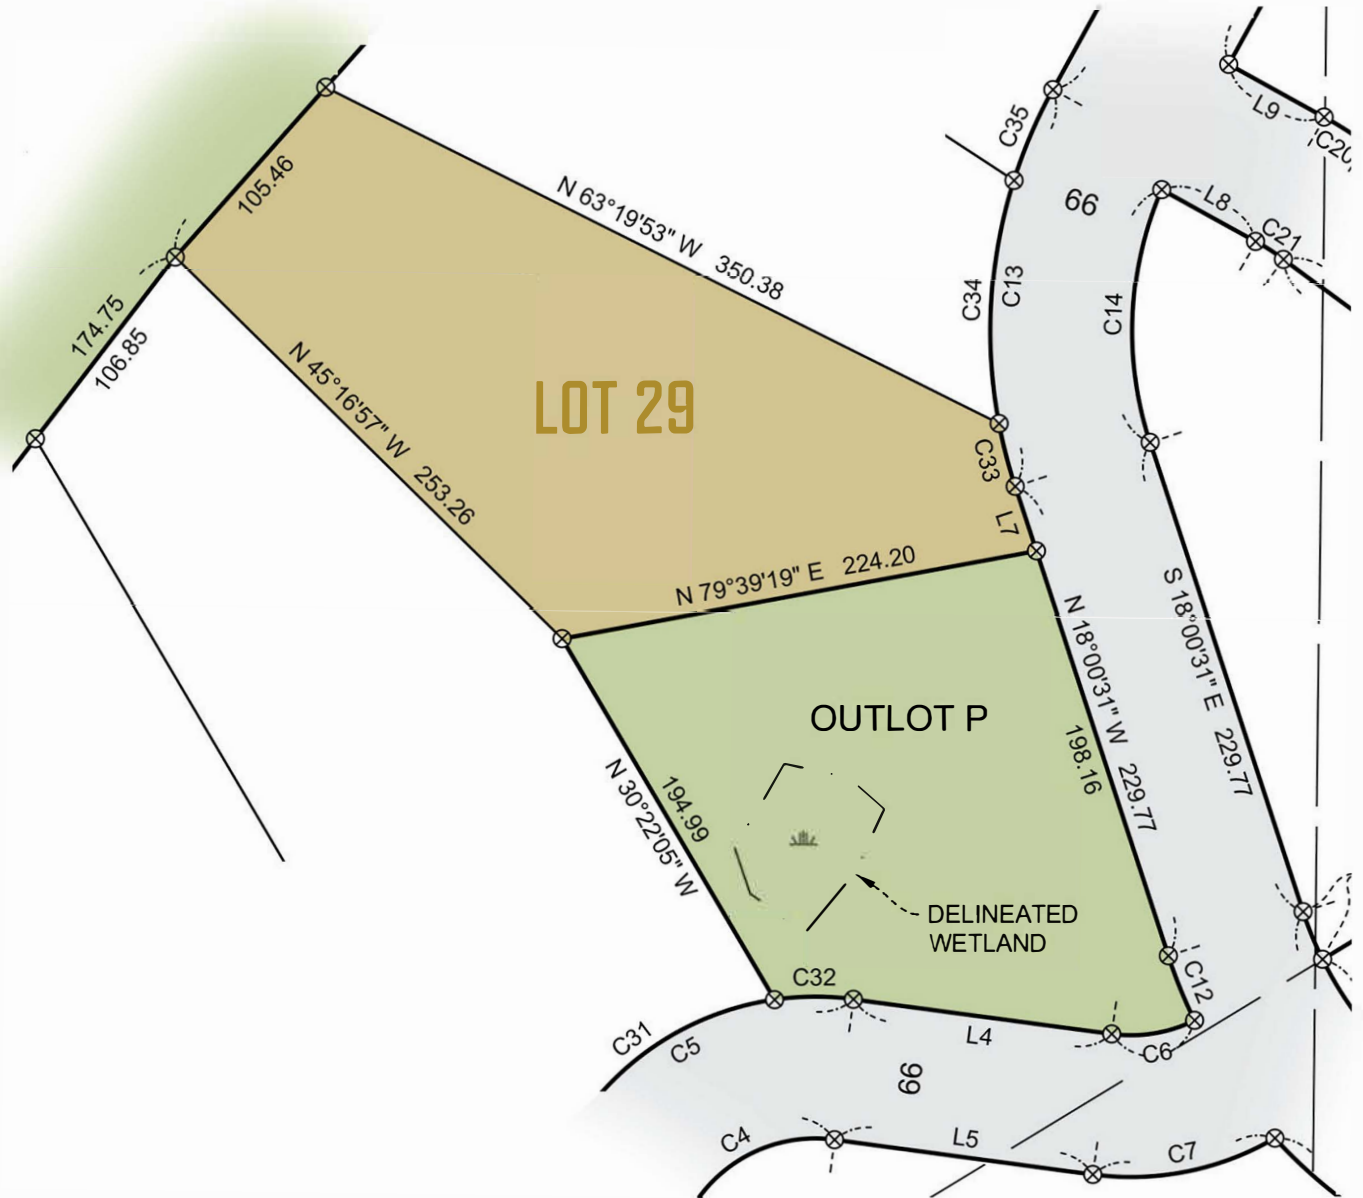

LOT 29  
51,784 SQ FT  
SITE DIAGRAM

- LOT
- ROADS
- LEGACY GOLF COURSE

  
**EVOLUTION**  
 REAL ESTATE TEAM  
 exp  
 WWW.DESTINATIONCRAGUNS.COM  
**218-250-8191**