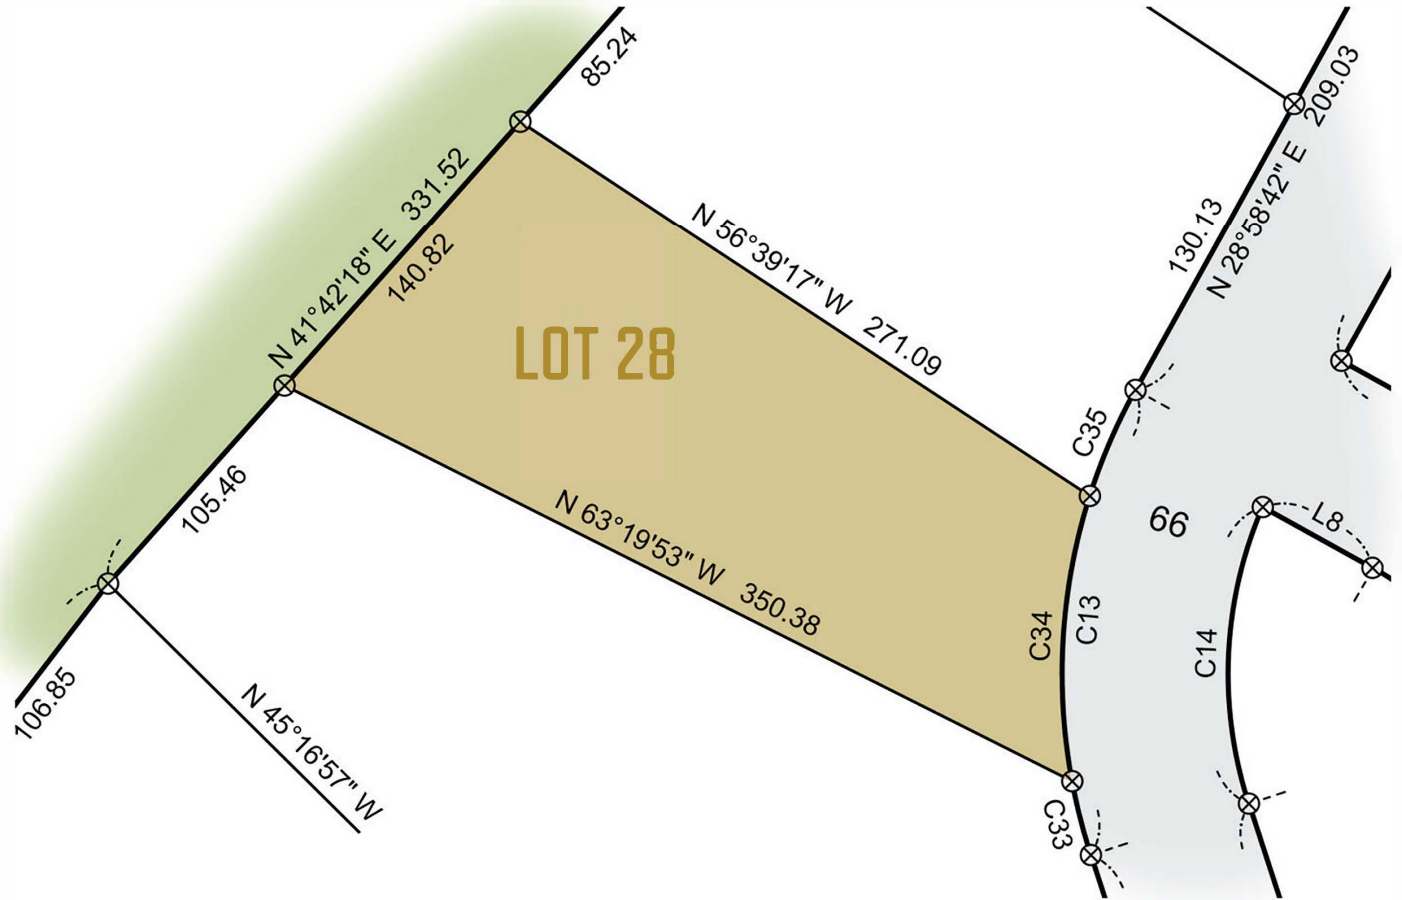

LOT 28  
36,654 SQ FT  
SITE DIAGRAM

- LOT
- ROADS
- LEGACY GOLF COURSE

**exp** REAL ESTATE TEAM

WWW.DESTINATIONCRAGUNS.COM

**218-250-8191**