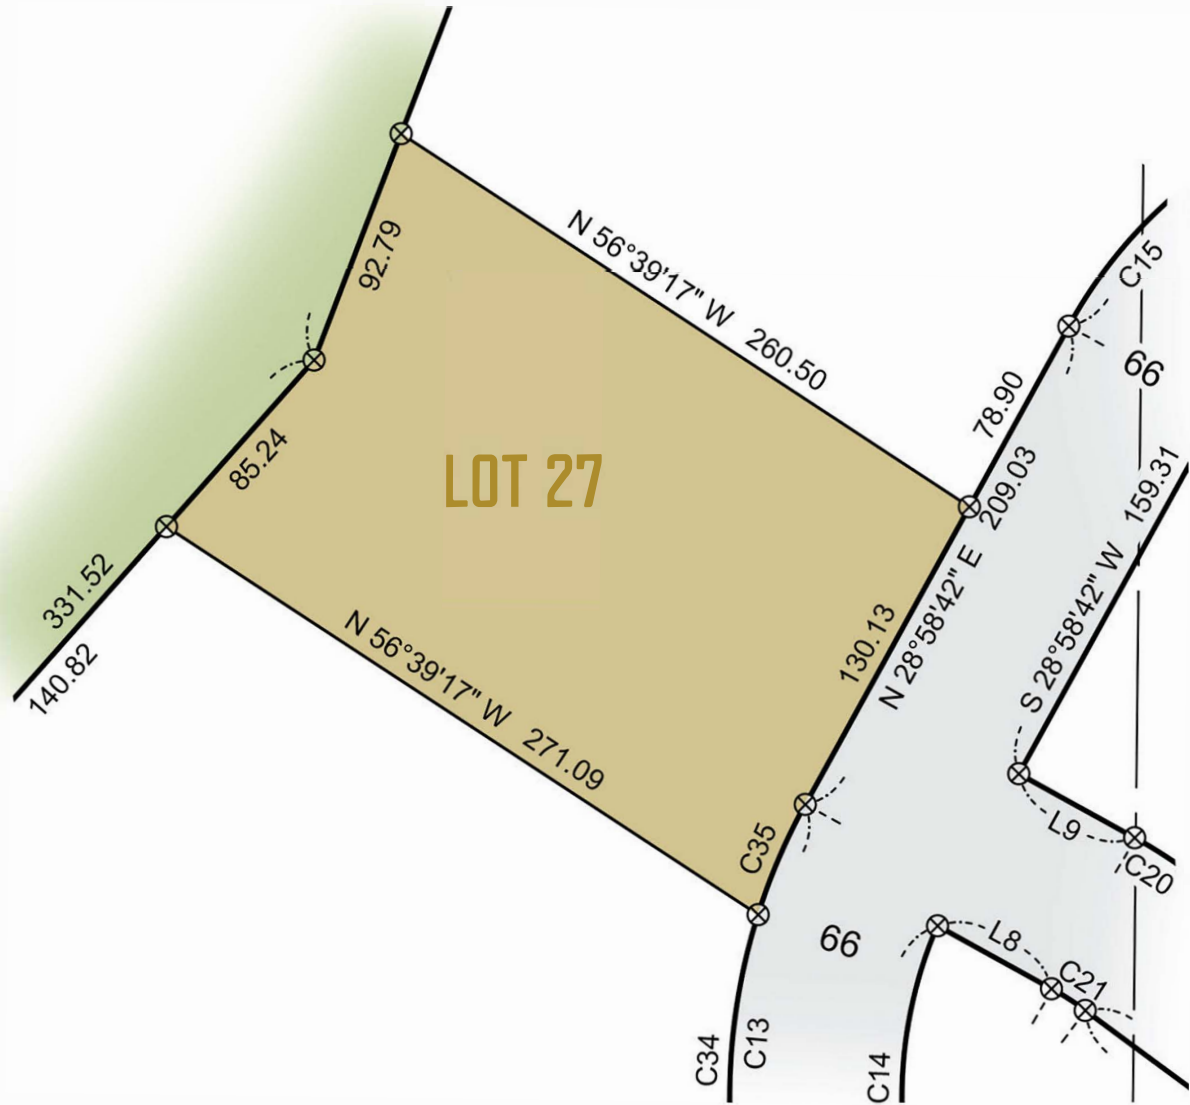

LOT 27  
44,792 SQ FT  
SITE DIAGRAM

- LOT
- ROADS
- LEGACY GOLF COURSE

**EVOLUTION**  
REAL ESTATE TEAM

WWW.DESTINATIONCRAGUNS.COM

**218-250-8191**