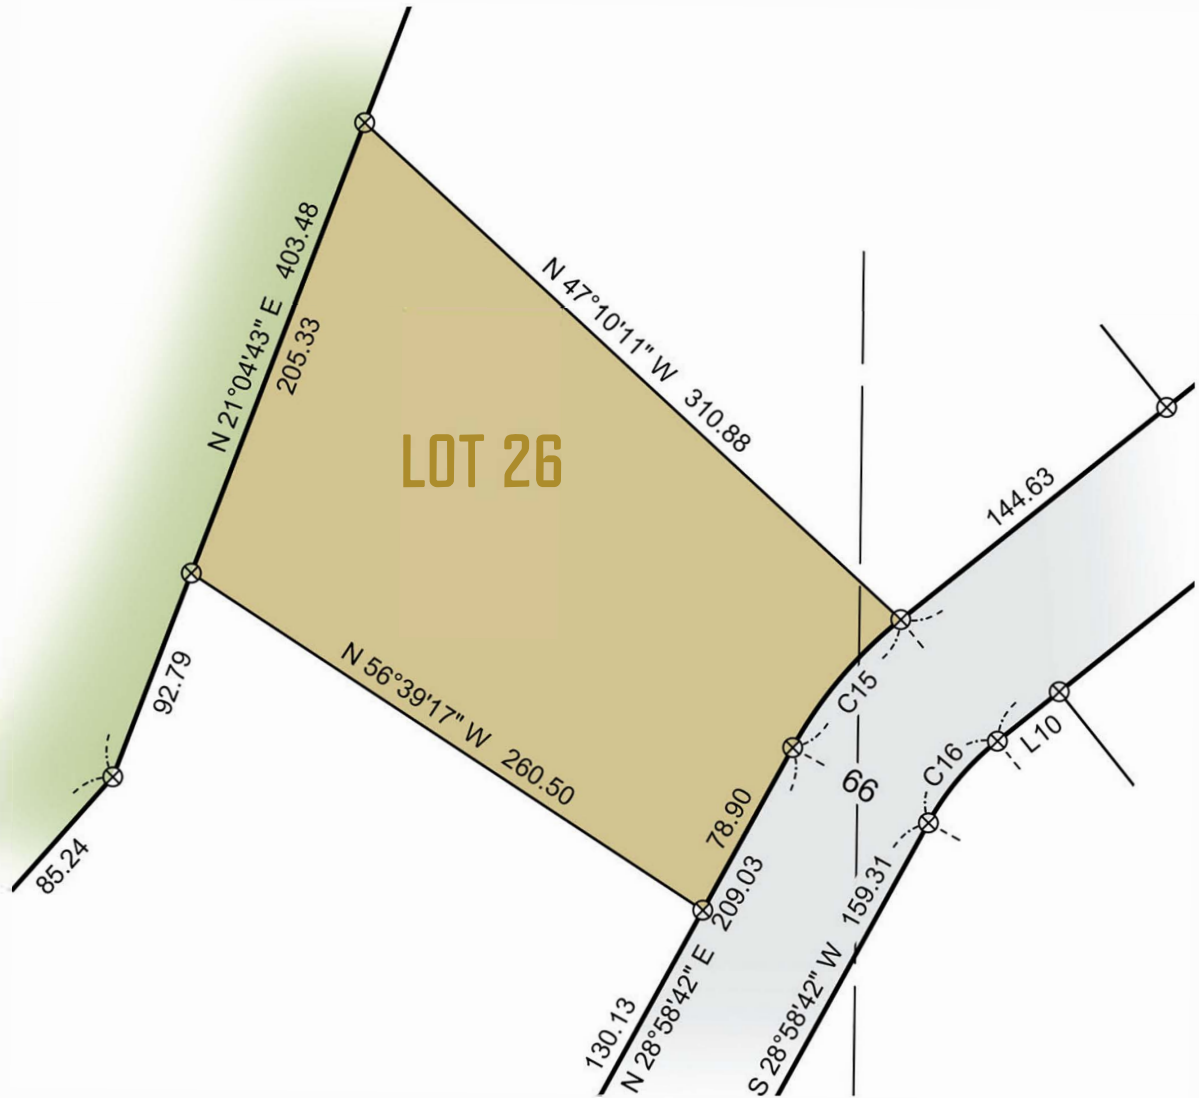

LOT 26
48,391 SQ FT
SITE DIAGRAM

- LOT
- ROADS
- LEGACY GOLF COURSE

EVOLUTION
REAL ESTATE TEAM

WWW.DESTINATIONCRAGUNS.COM

218-250-8191