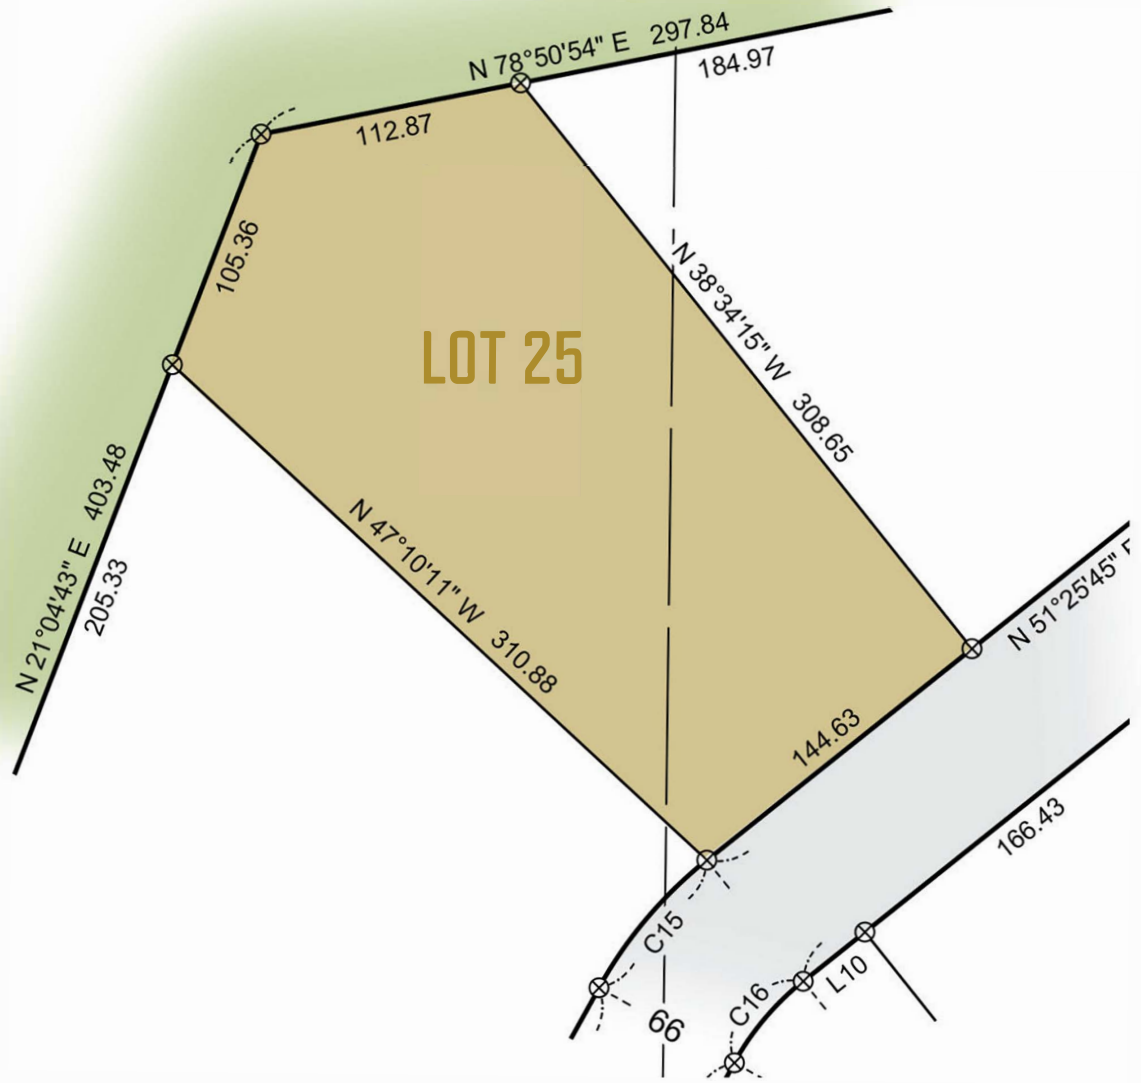

LOT 25  
56,751 SQ FT  
SITE DIAGRAM

- LOT
- ROADS
- LEGACY GOLF COURSE

**EVOLUTION**  
 REAL ESTATE TEAM  
 WWW.DESTINATIONCRAGUNS.COM  
**218-250-8191**