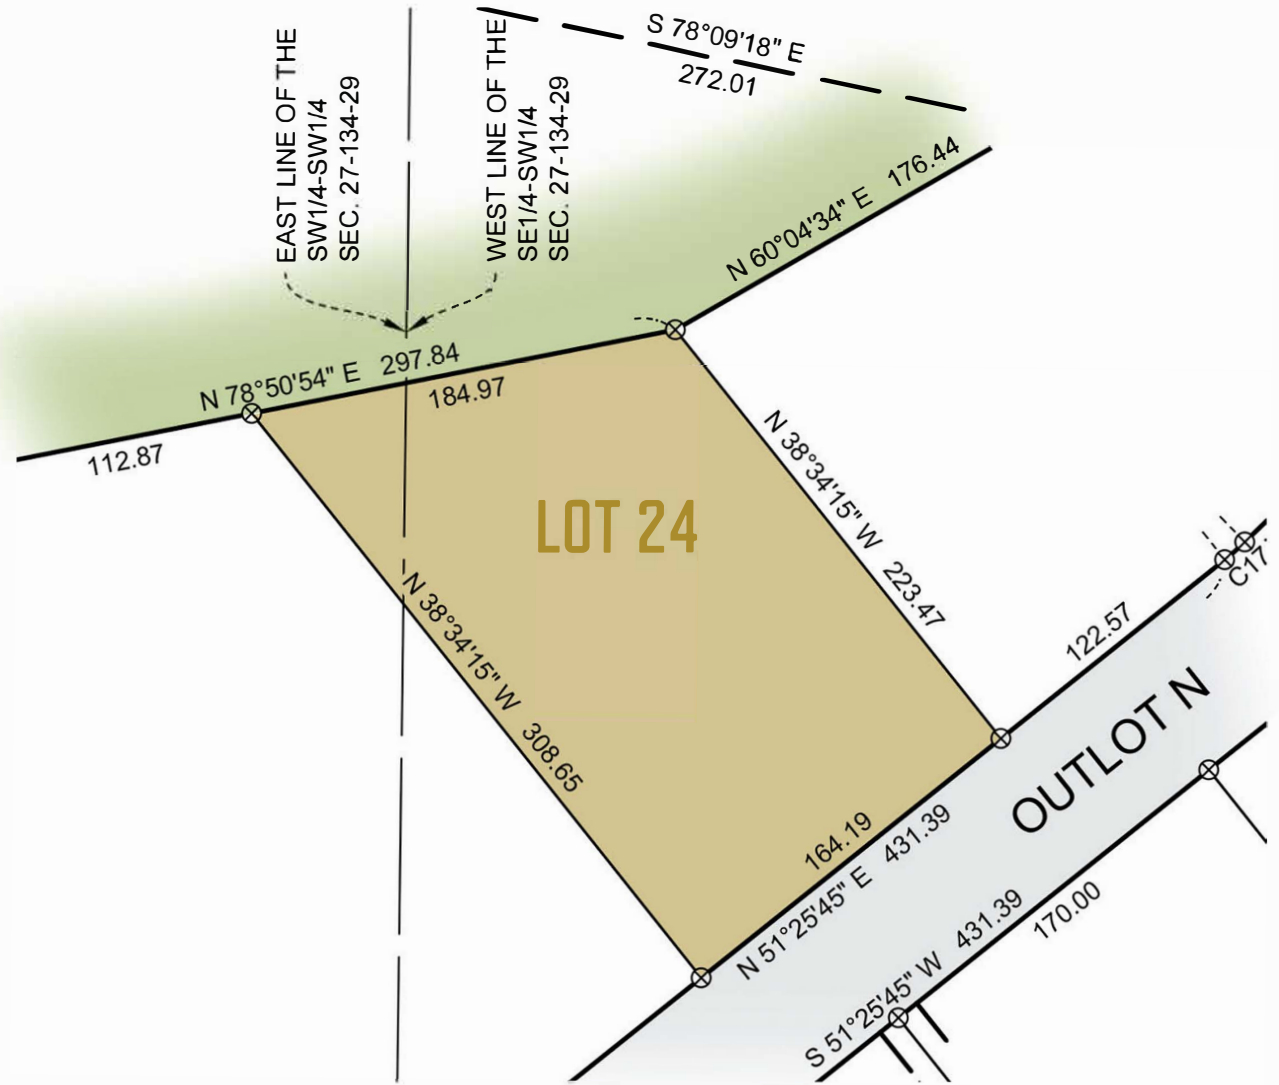

LOT 24  
43,685 SQ FT  
SITE DIAGRAM

- LOT
- ROADS
- LEGACY GOLF COURSE

**EVOLUTION**  
REAL ESTATE TEAM

www.DESTINATIONCRAGUNS.COM  
**218-250-8191**