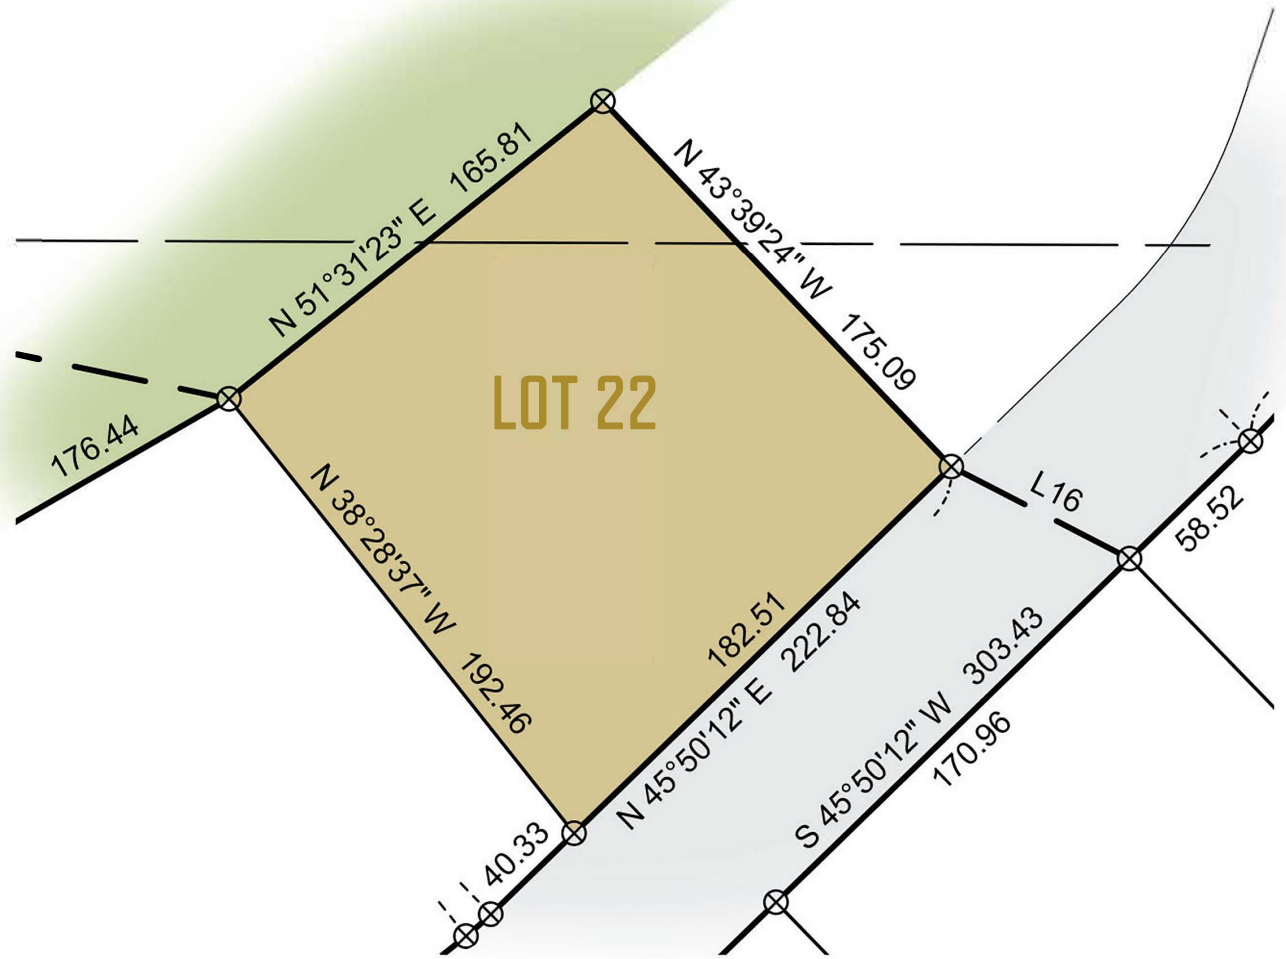

LOT 22
31,933 SQ FT
SITE DIAGRAM

- LOT
- ROADS
- LEGACY GOLF COURSE

WWW.DESTINATIONCRAGUNS.COM

218-250-8191