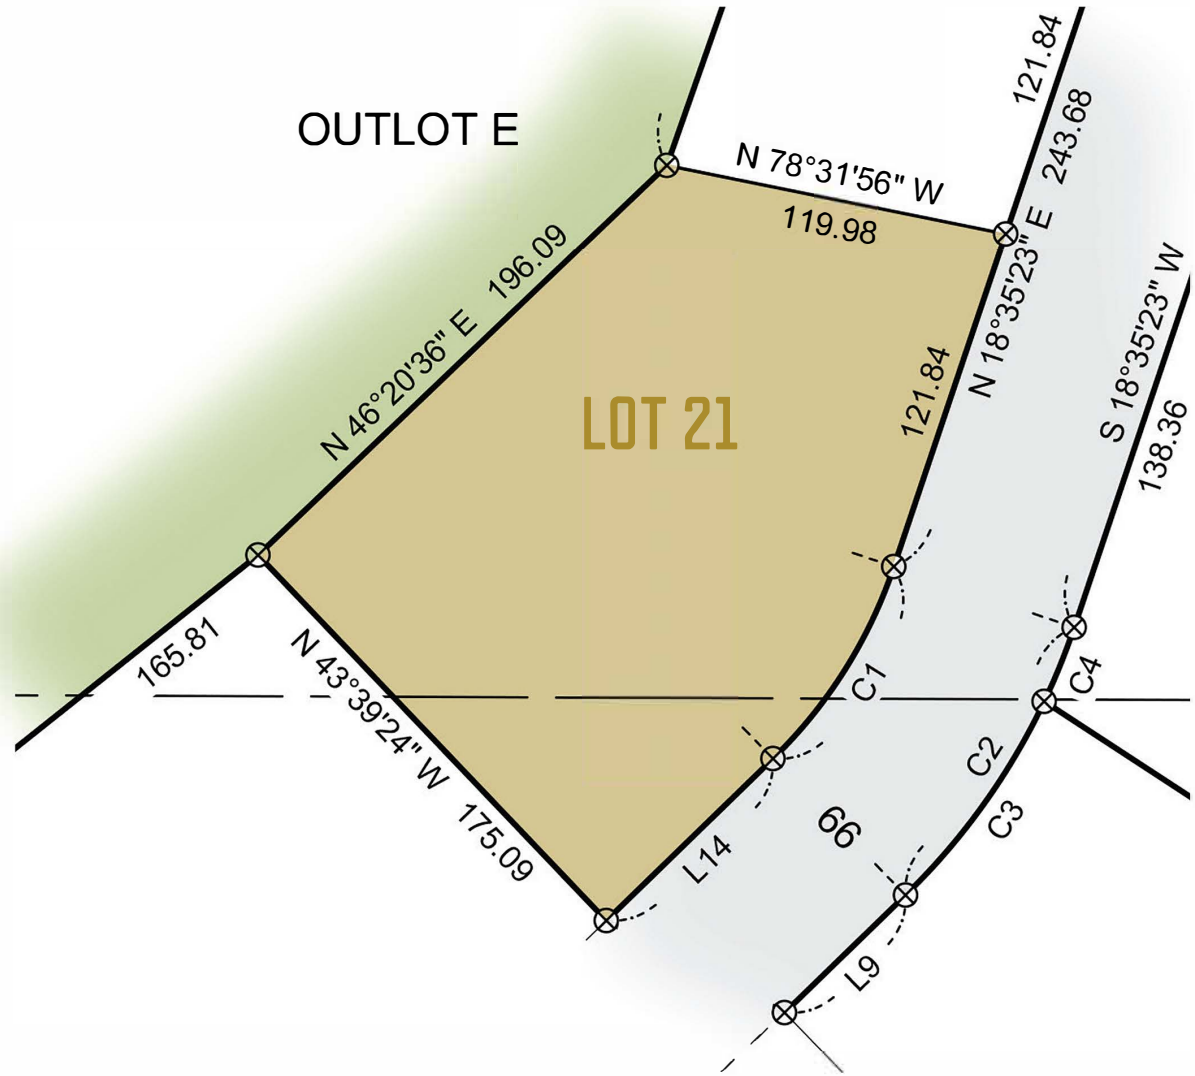

LOT 21
37,193 SQ FT
SITE DIAGRAM

- LOT
- ROADS
- LEGACY GOLF COURSE

LIFESTYLE & VACATION
DESTINATION EXPERTS

EVOLUTION
REAL ESTATE TEAM

www.DESTINATIONCRAGUNS.COM
218-250-8191