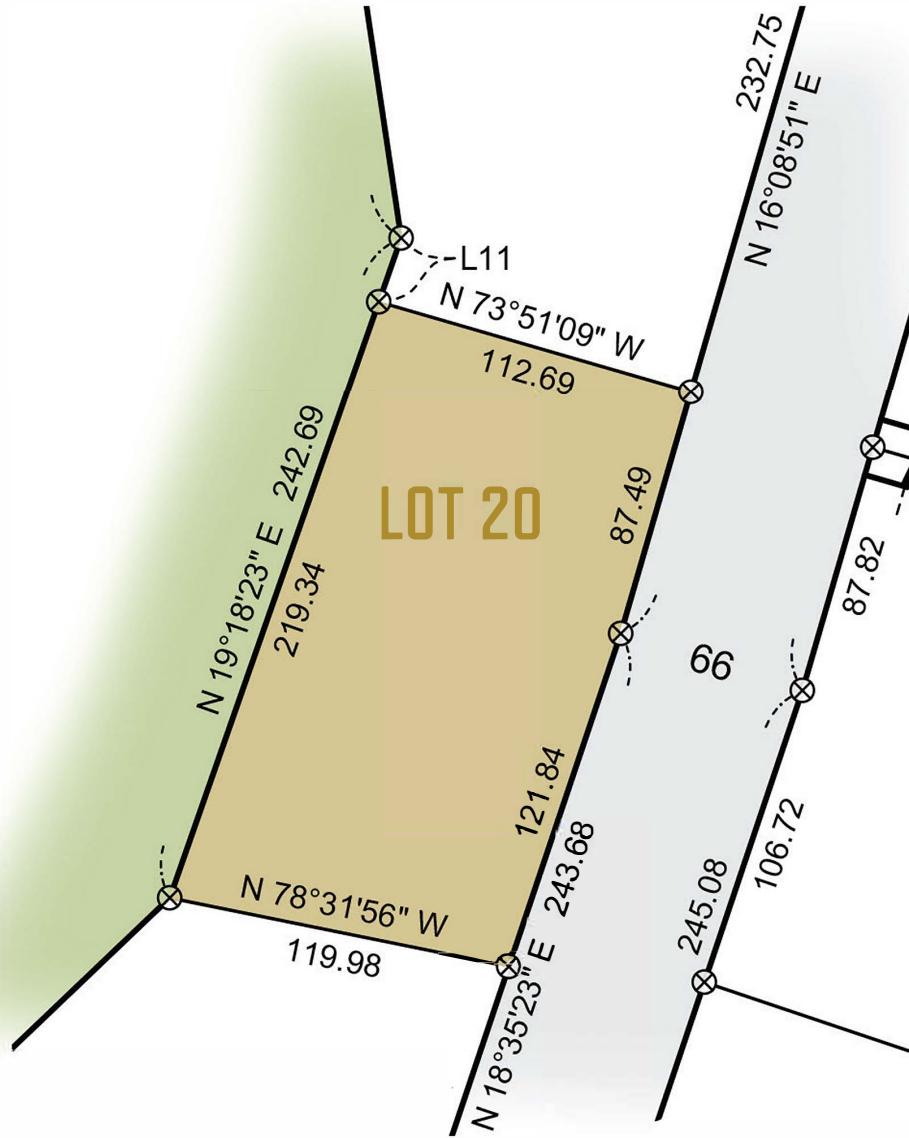

LOT 20
25,051 SQ FT
SITE DIAGRAM

- LOT
- ROADS
- LEGACY GOLF COURSE

WWW.DESTINATIONCRAGUNS.COM

218-250-8191