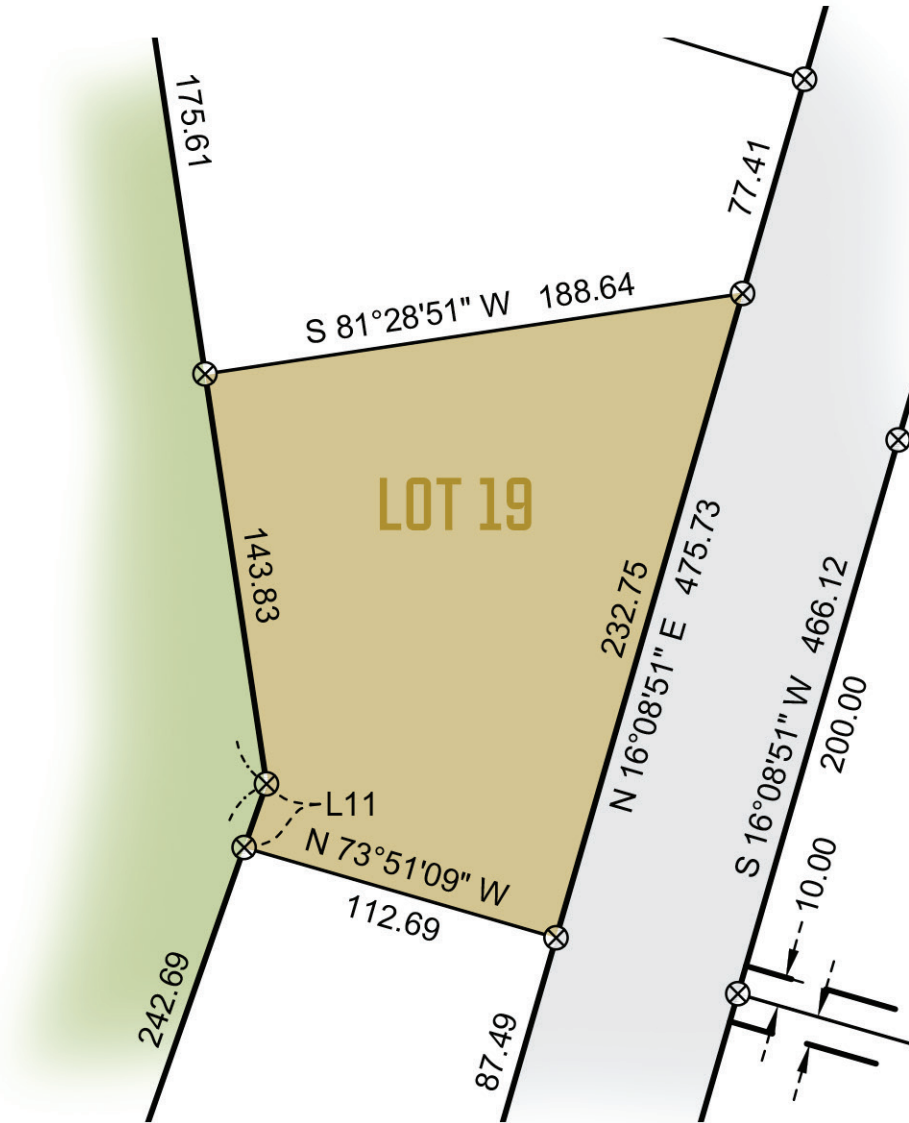

LOT 19
27,843 SQ FT
SITE DIAGRAM

- LOT
- ROADS
- LEGACY GOLF COURSE

EVOLUTION
REAL ESTATE TEAM

WWW.DESTINATIONCRAGUNS.COM

218-250-8191