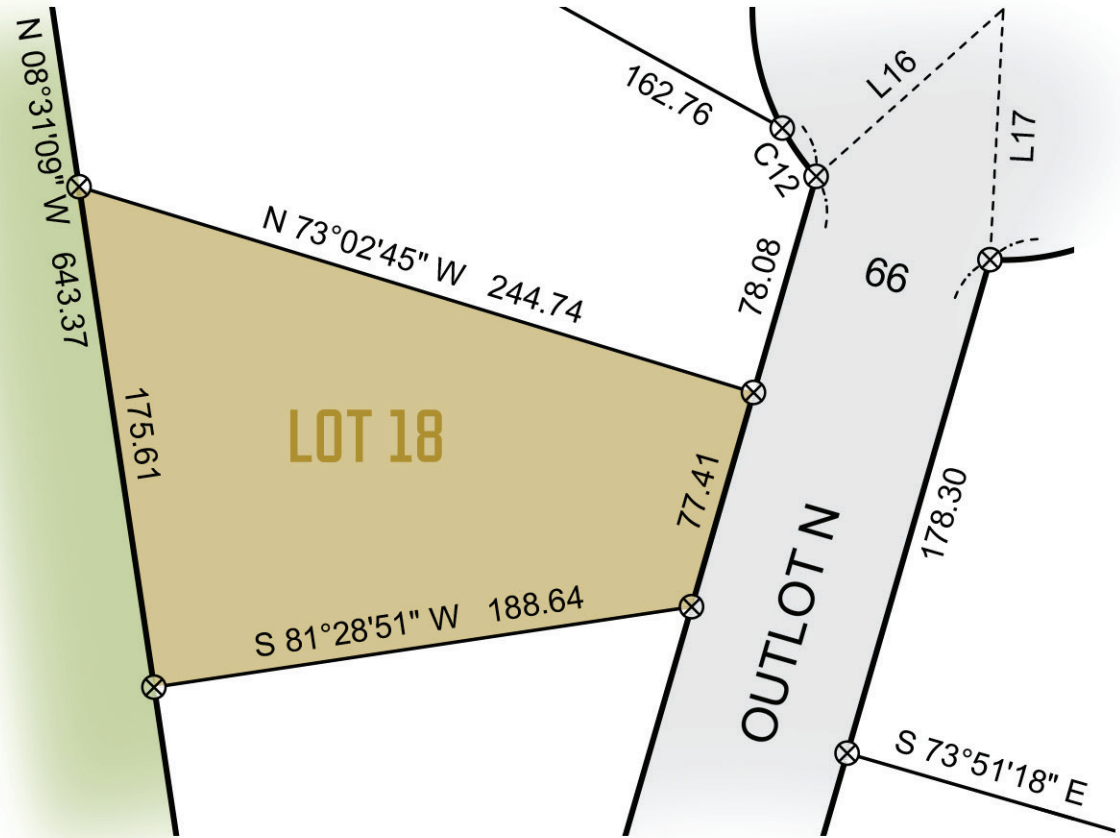

LOT 18
26,037 SQ FT
SITE DIAGRAM

- LOT
- ROADS
- LEGACY GOLF COURSE

WWW.DESTINATIONCRAGUNS.COM
218-250-8191