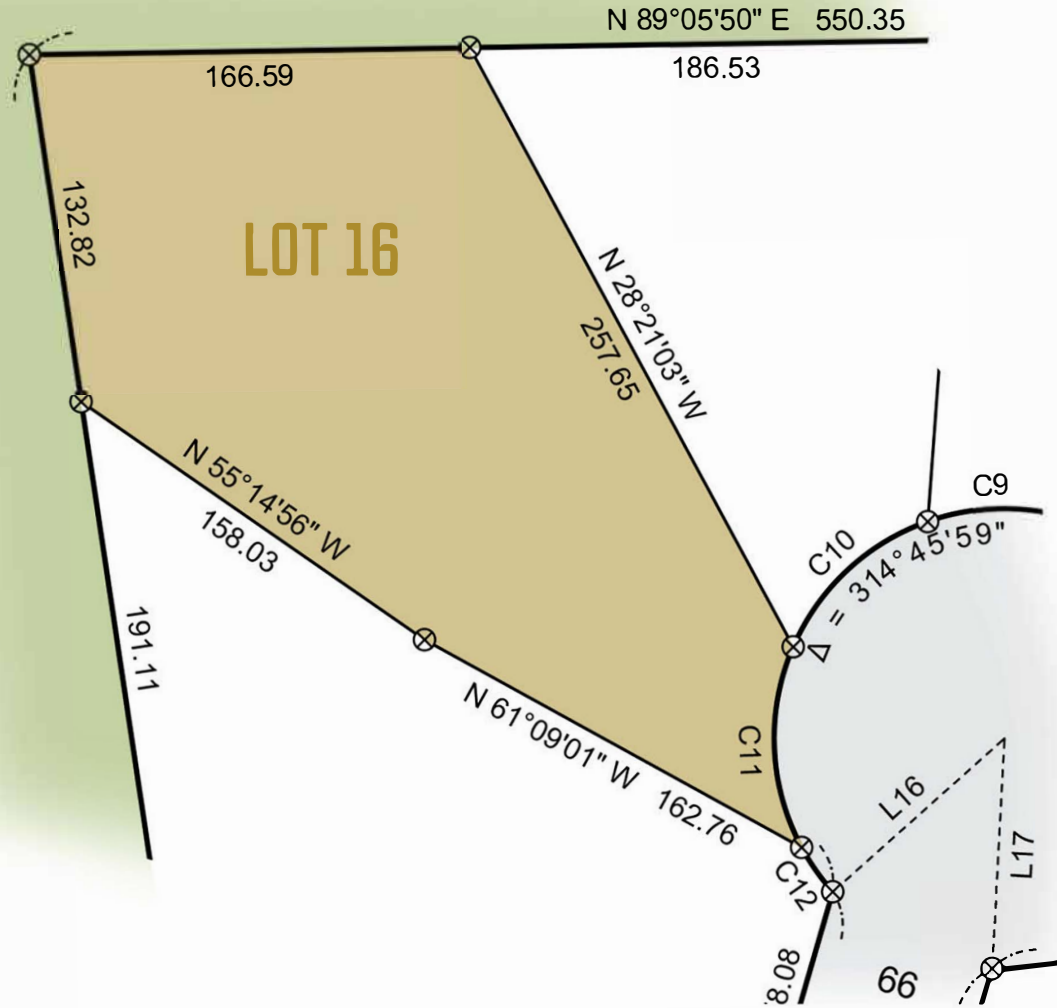

LOT 16  
46,753 SQ FT  
SITE DIAGRAM

- LOT
- ROADS
- LEGACY GOLF COURSE

**EVOLUTION**  
REAL ESTATE TEAM

WWW.DESTINATIONCRAGUNS.COM

**218-250-8191**