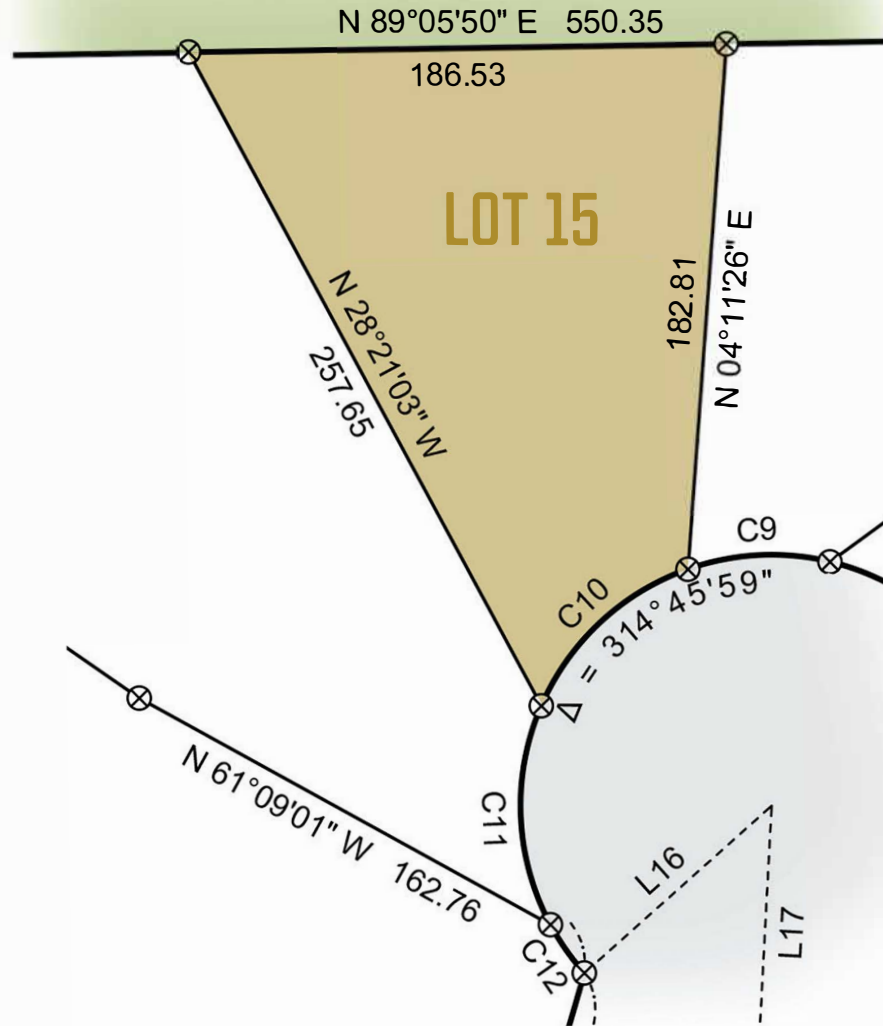

LOT 15  
25,302 SQ FT  
SITE DIAGRAM

- LOT
- ROADS
- LEGACY GOLF COURSE

**EVOLUTION**  
REAL ESTATE TEAM

WWW.DESTINATIONCRAGUNS.COM

218-250-8191