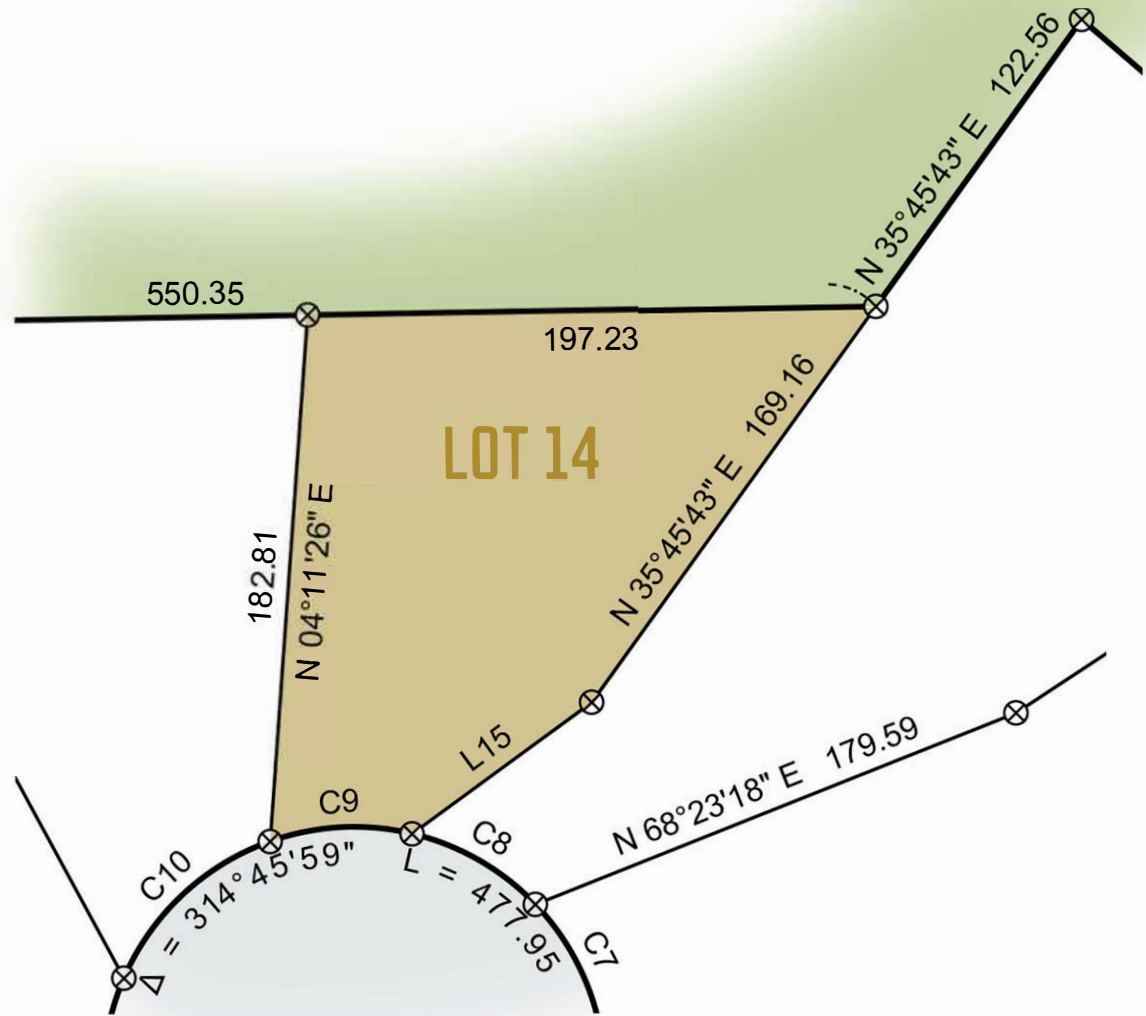

LOT 14  
 24,167 SQ FT  
 SITE DIAGRAM

- LOT
- ROADS
- LEGACY GOLF COURSE

**EVOLUTION**  
 REAL ESTATE TEAM

WWW.DESTINATIONCRAGUNS.COM

**218-250-8191**