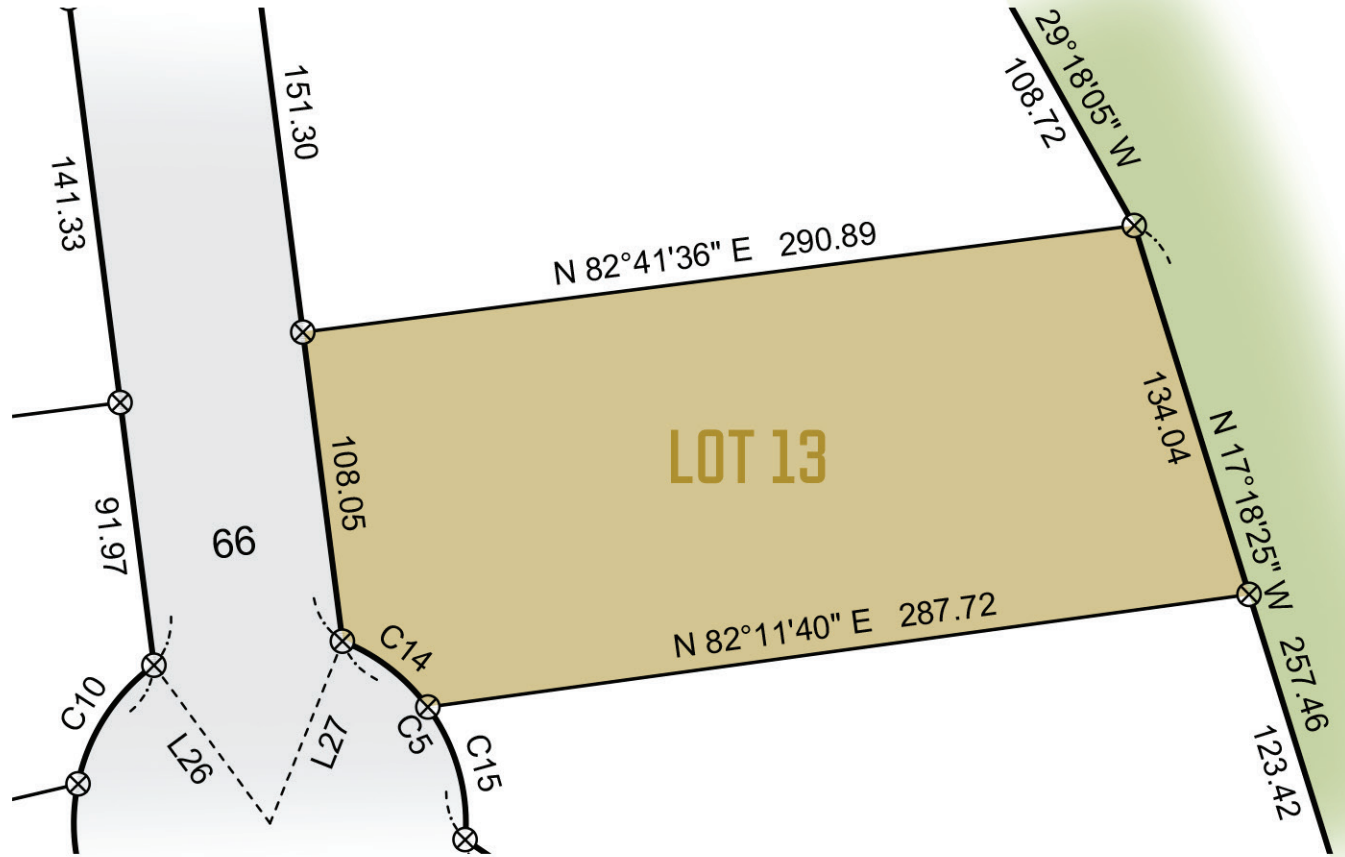

LOT 13

39,946 SQ FT

SITE DIAGRAM

- LOT
- ROADS
- LEGACY GOLF COURSE

EVOLUTION
REAL ESTATE TEAM

WWW.DESTINATIONCRAGUNS.COM

218-250-8191