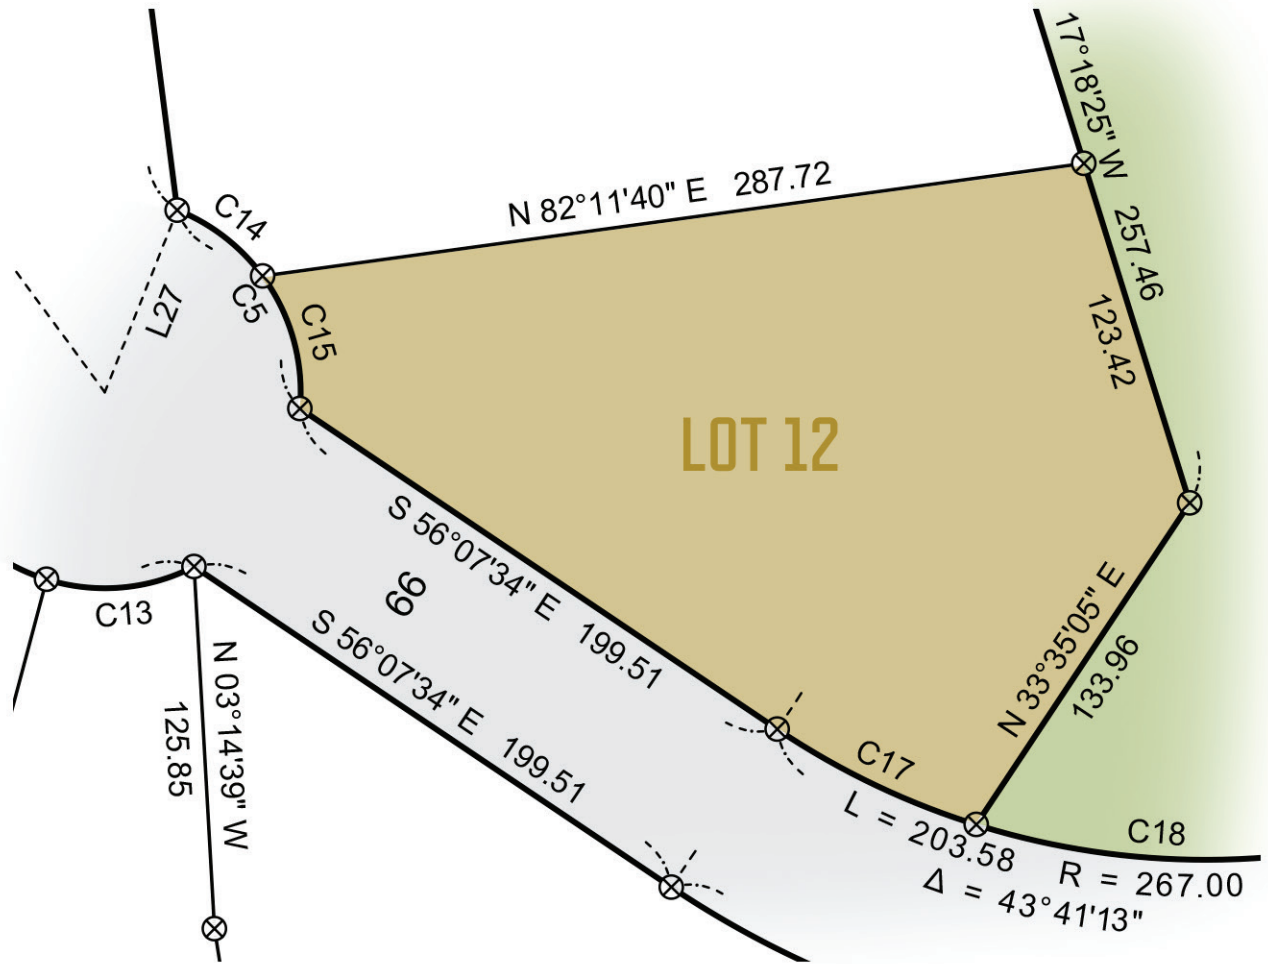

LOT 12
43,946 SQ FT
SITE DIAGRAM

- LOT
- ROADS
- LEGACY GOLF COURSE

EVOLUTION
REAL ESTATE TEAM

WWW.DESTINATIONCRAGUNS.COM

218-250-8191