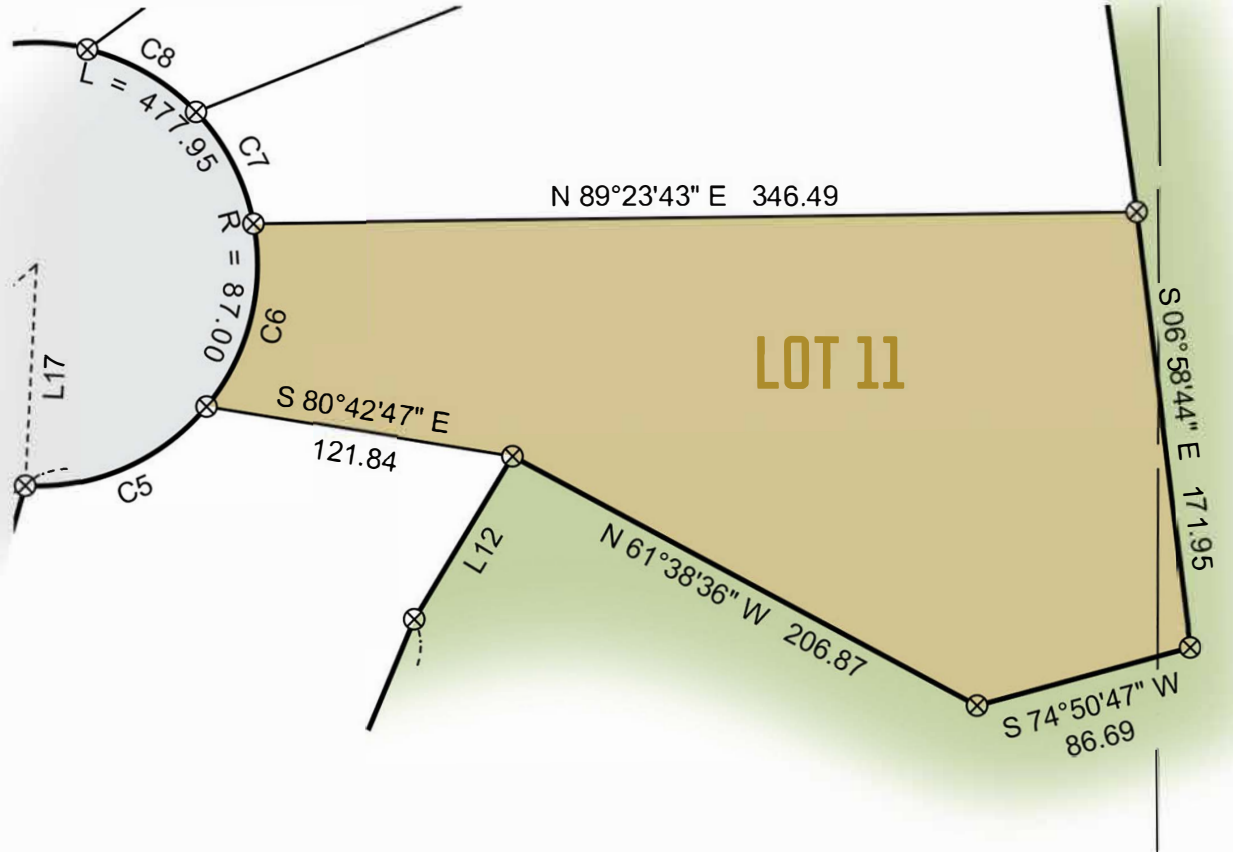

LOT 11  
48,166 SQ FT  
SITE DIAGRAM

- LOT
- ROADS
- LEGACY GOLF COURSE

**EVOLUTION**  
REAL ESTATE TEAM

WWW.DESTINATIONCRAGUNS.COM

**218-250-8191**