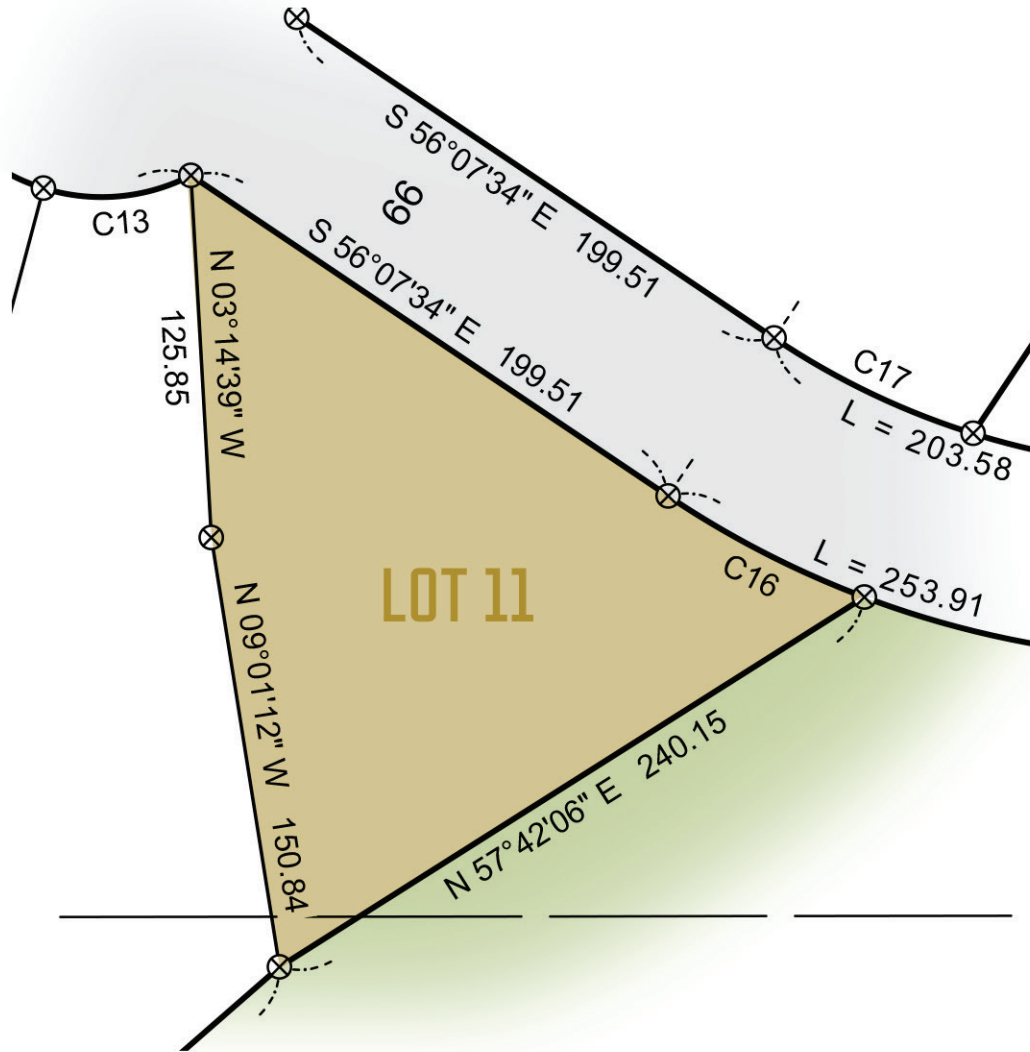

LOT 11
29,811 SQ FT
SITE DIAGRAM

- LOT
- ROADS
- LEGACY GOLF COURSE

EVOLUTION
REAL ESTATE TEAM

WWW.DESTINATIONCRAGUNS.COM

218-250-8191