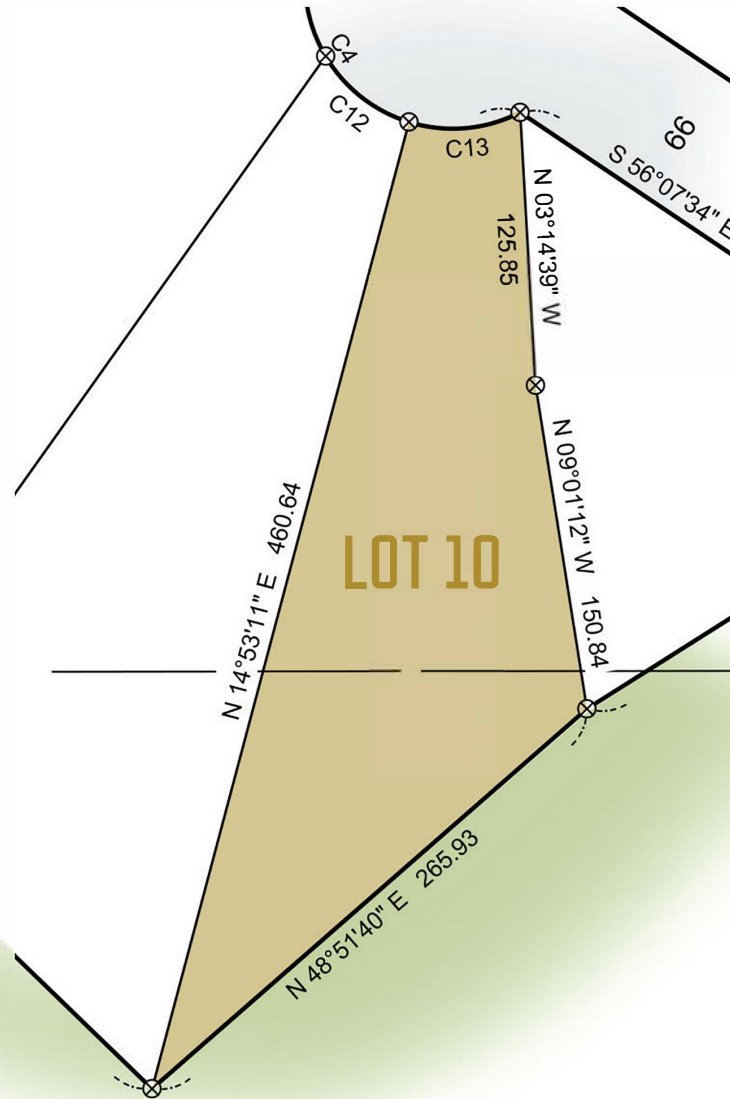

LOT 10  
40,192 SQ FT  
SITE DIAGRAM

- LOT
- ROADS
- LEGACY GOLF COURSE

**exp** | **EVOLUTION**  
REAL ESTATE TEAM  
WWW.DESTINATIONCRAGUNS.COM  
**218-250-8191**